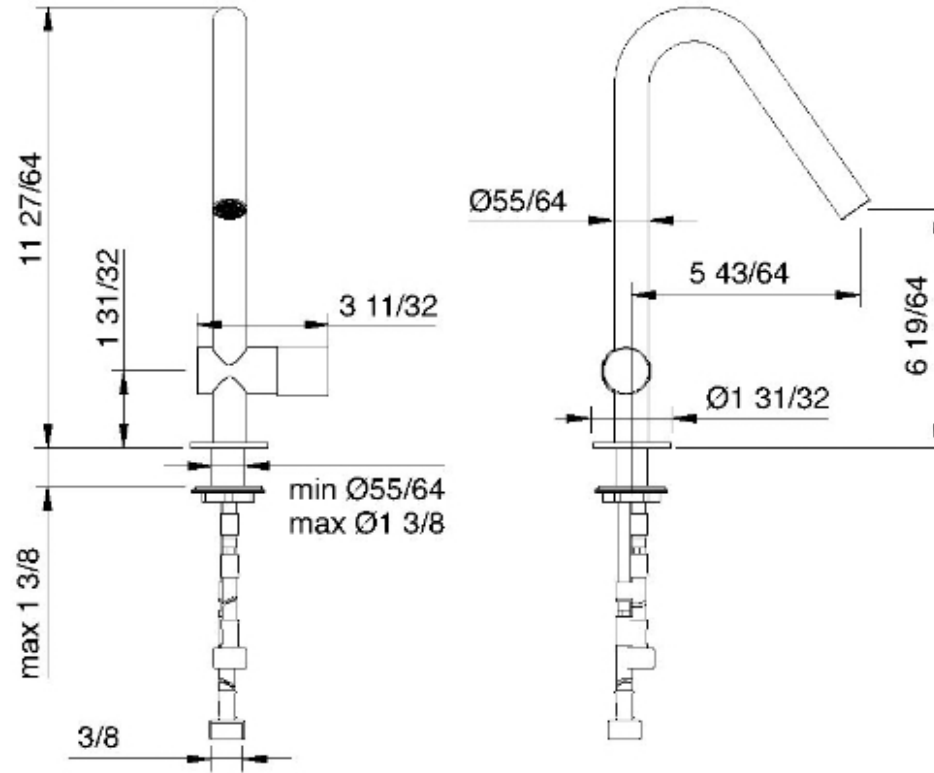

1111

Single-hole lavatory faucet

FINISHES:

FROSTED INOX

RUBINETTERIE
treemme
instruments for water