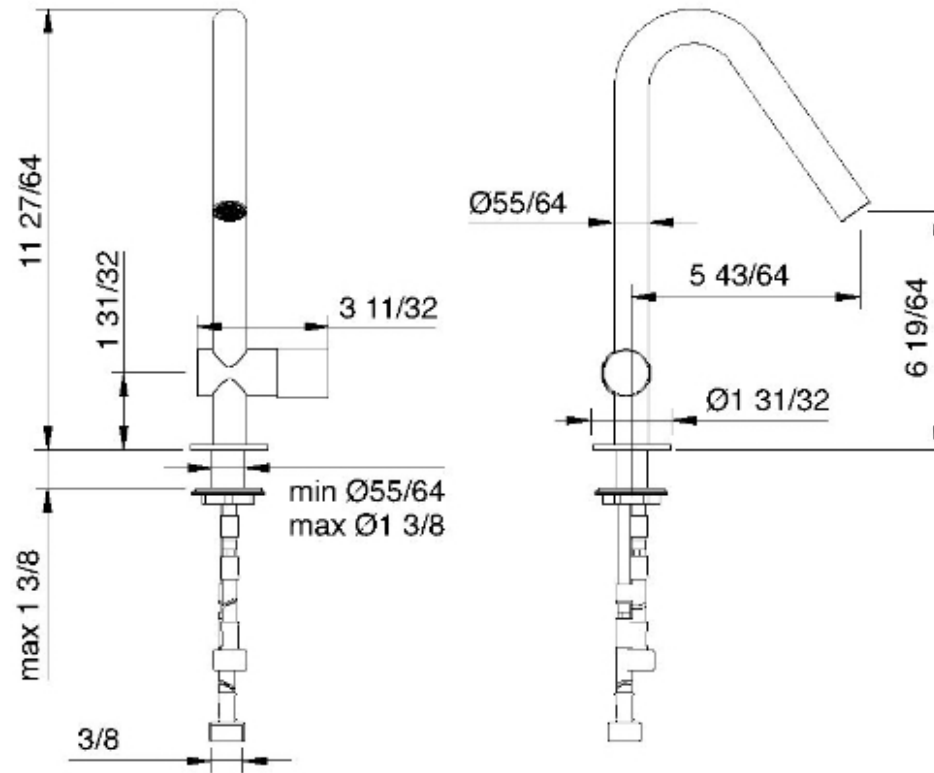

# 1111

Single-hole lavatory faucet

FINISHES:

FROSTED INOX

RUBINETTERIE  
**treemme**  
*instruments for water*