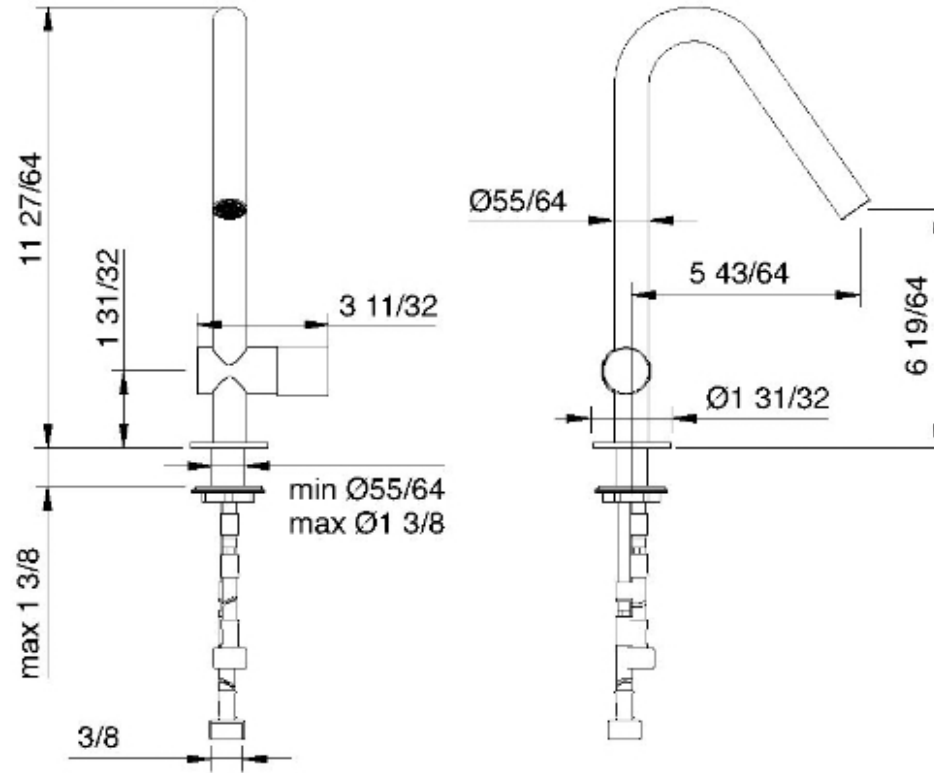

1111

Single-hole lavatory faucet

FINISHES:

FROSTED INOX

treeemme RUBINETTERIE
instruments for water