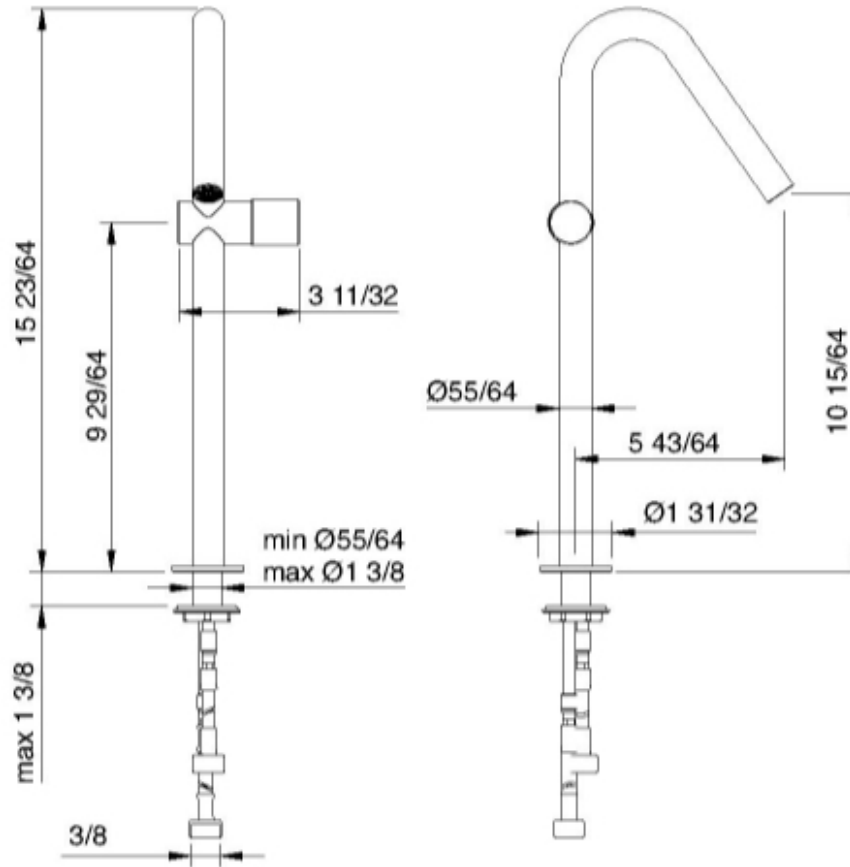

1118

Tall single-hole lavatory faucet

FINISHES:

FROSTED INOX

RUBINETTERIE
treemme
instruments for water