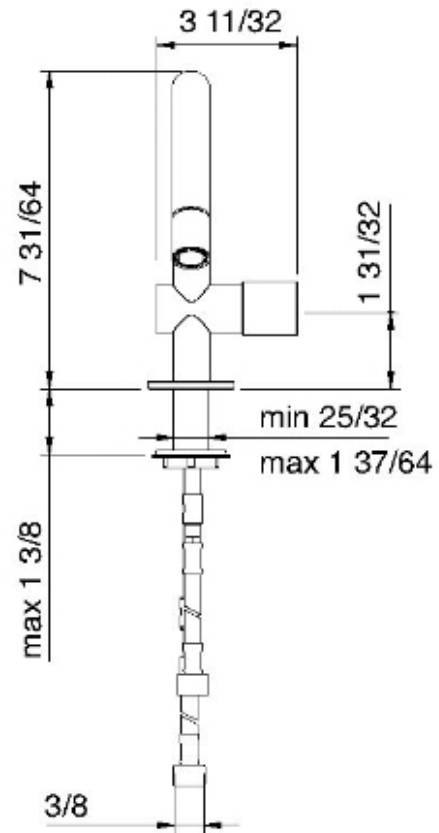

1122

Single-hole bidet faucet with swivel spray

FINISHES:

FROSTED INOX

RUBINETTERIE
treemme
instruments for water