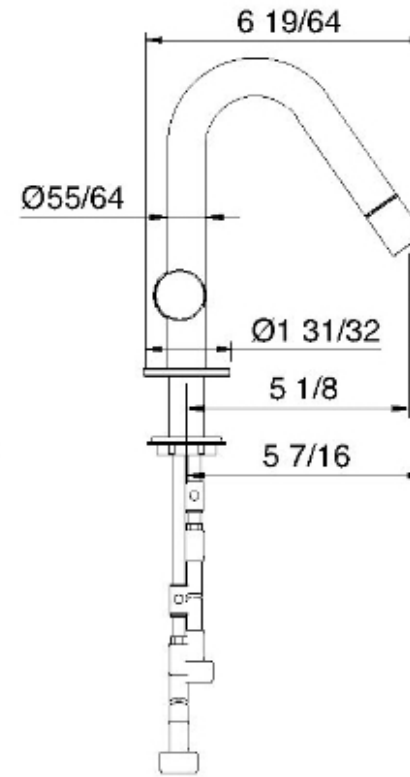

1122

Single-hole bidet faucet with swivel spray

FINISHES:

FROSTED INOX

RUBINETTERIE
treemme
instruments for water