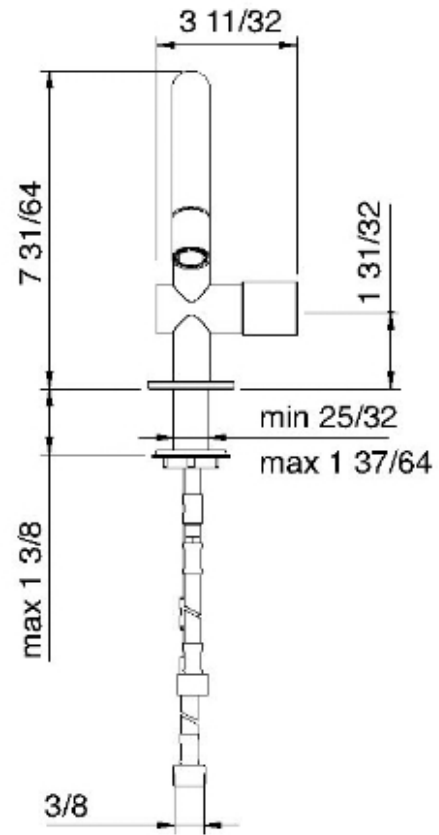

1122

Single-hole bidet faucet with swivel spray

FINISHES:

FROSTED INOX

RUBINETTERIE
treemme
instruments for water