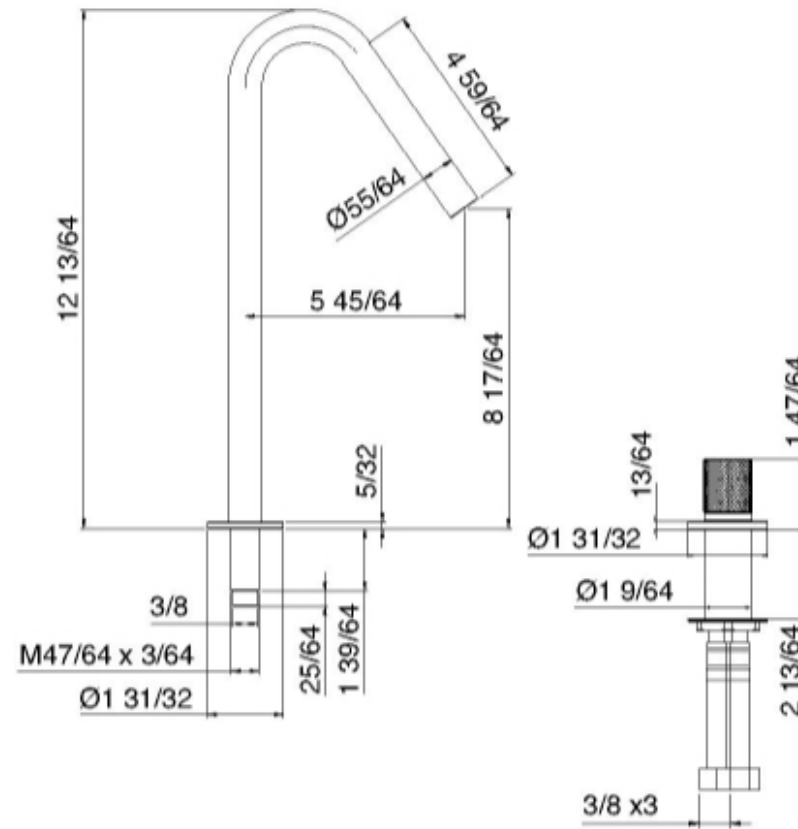

1133

Single stream mode bar & kitchen faucet with side handle

FINISHES:

FROSTED INOX

tremme RUBINETTERIE
instruments for water