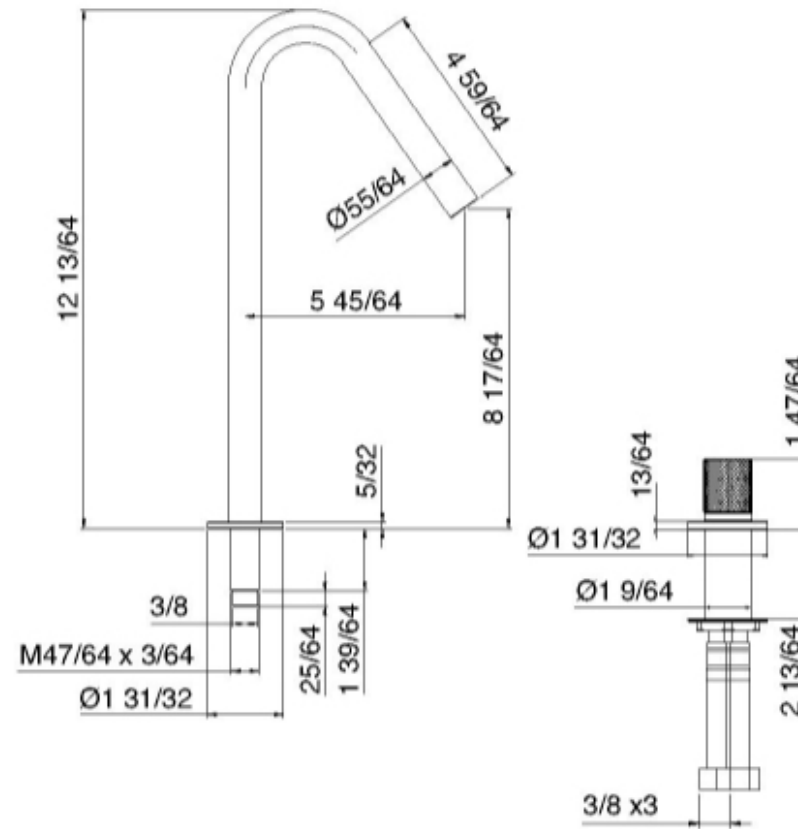

1133

Single stream mode bar & kitchen faucet with side handle

FINISHES:

FROSTED INOX

RUBINETTERIE
tremme
instruments for water