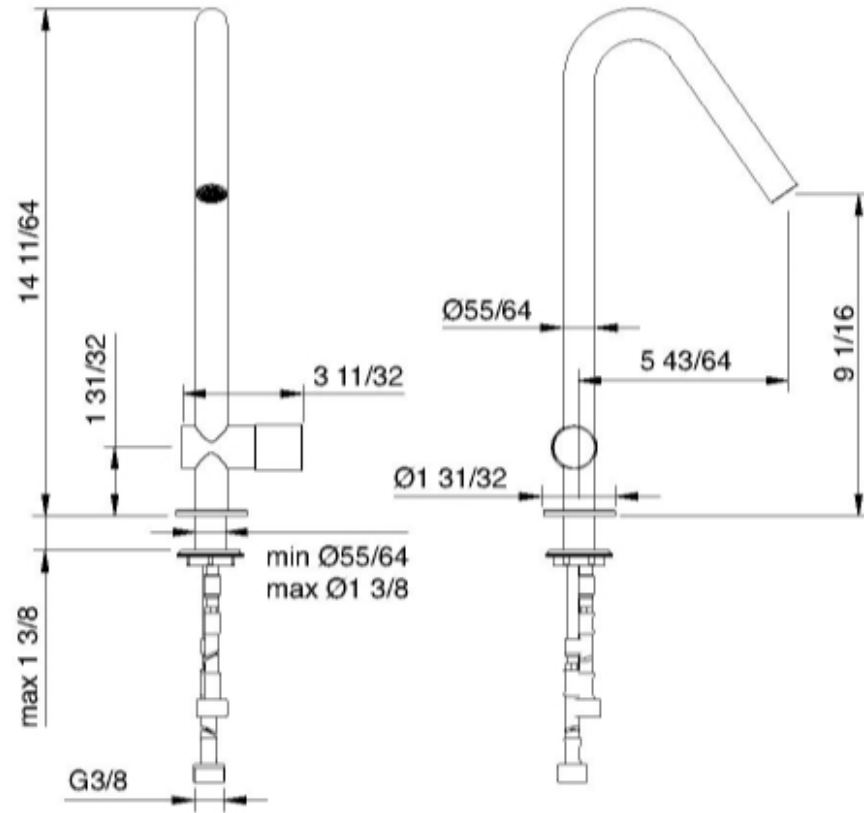

1134

Single stream mode bar & kitchen faucet with one handle

FINISHES:

FROSTED INOX

RUBINETTERIE
treemme
instruments for water