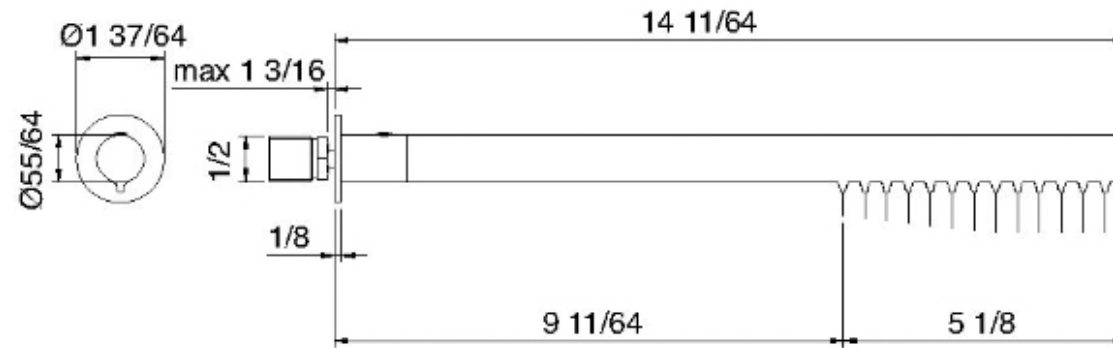

1147__01

Wallmount tubular rain head, requires manifold

FINISHES:

FROSTED INOX

RUBINETTERIE
treemme
instruments for water