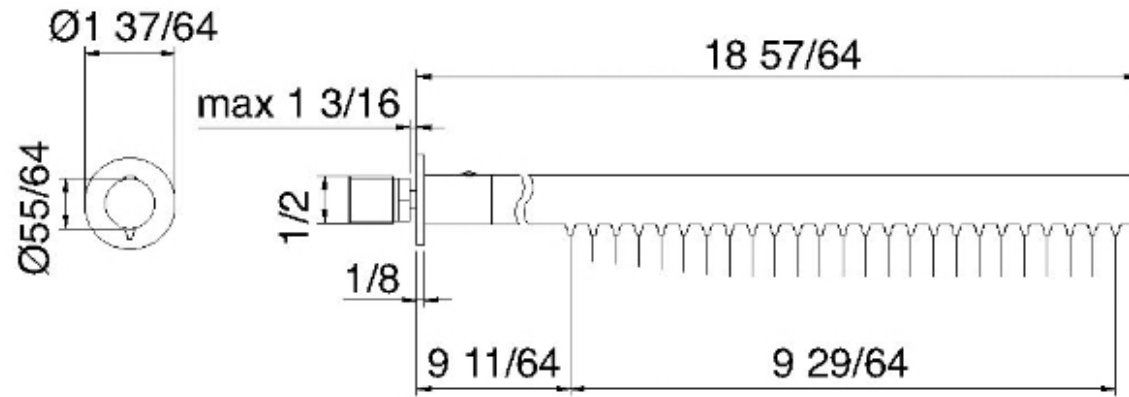

# 1147\_\_03

Wallmount tubular rain head, requires manifold

FINISHES:

FROSTED INOX

**treemme** RUBINETTERIE  
*instruments for water*