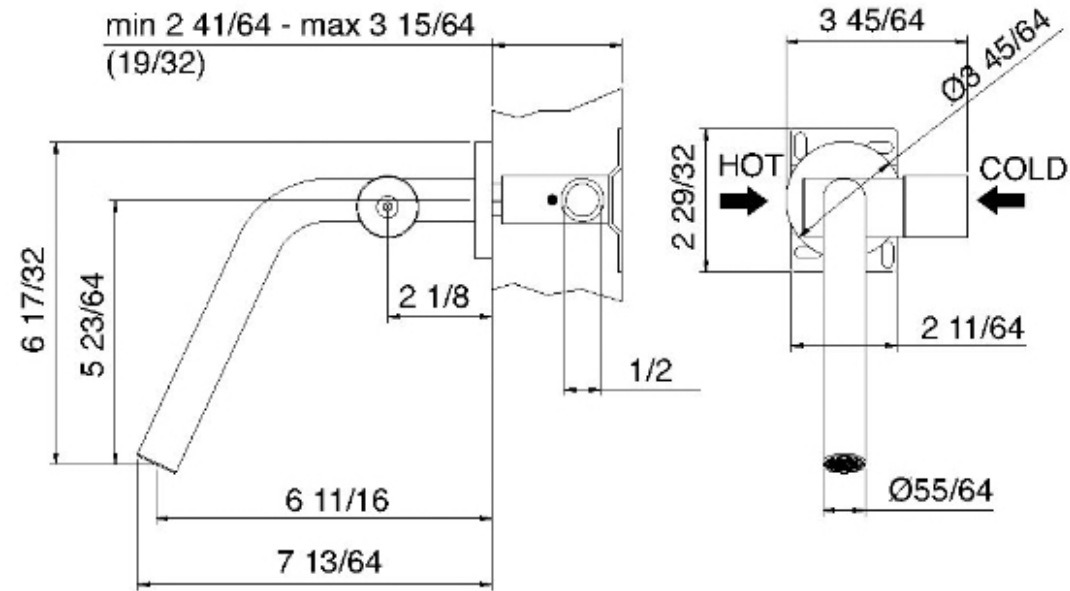

1151__03

Wallmount lavatory faucet with two handles

FINISHES:

FROSTED INOX

RUBINETTERIE
tremme
instruments for water