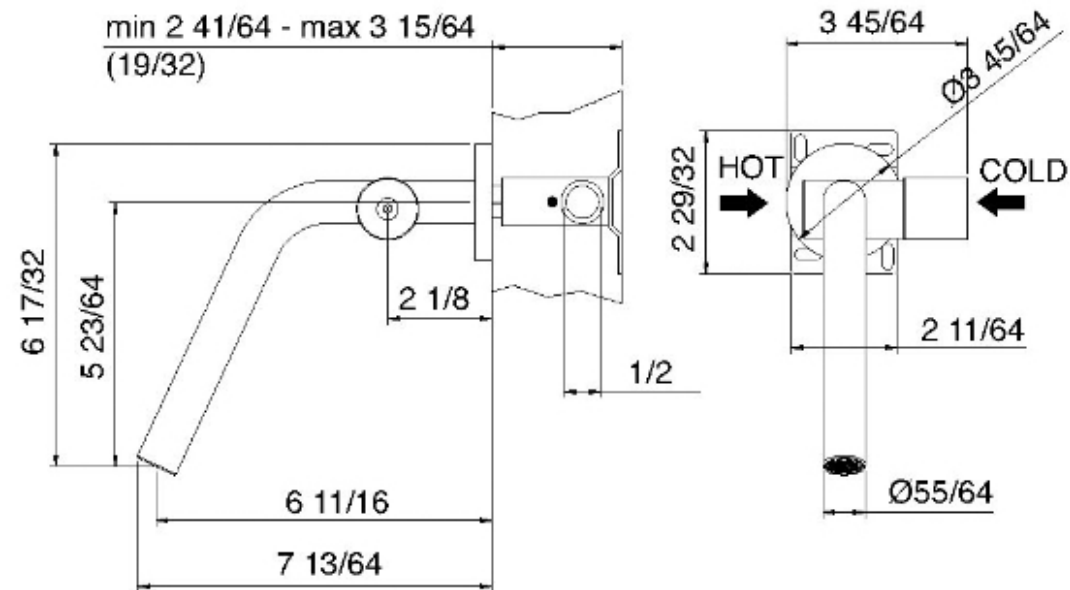

1151__03

Wallmount lavatory faucet with two handles

FINISHES:

FROSTED INOX

RUBINETTERIE
tremme
instruments for water