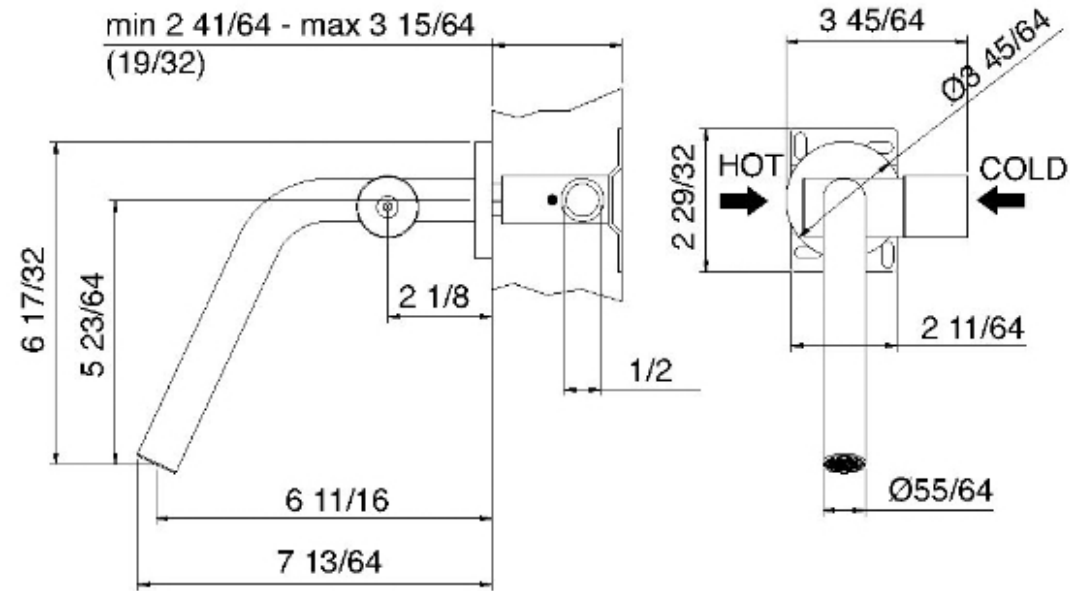

# 1151\_\_03

Wallmount lavatory faucet with two handles

FINISHES:

FROSTED INOX

RUBINETTERIE  
**treemme**  
*instruments for water*