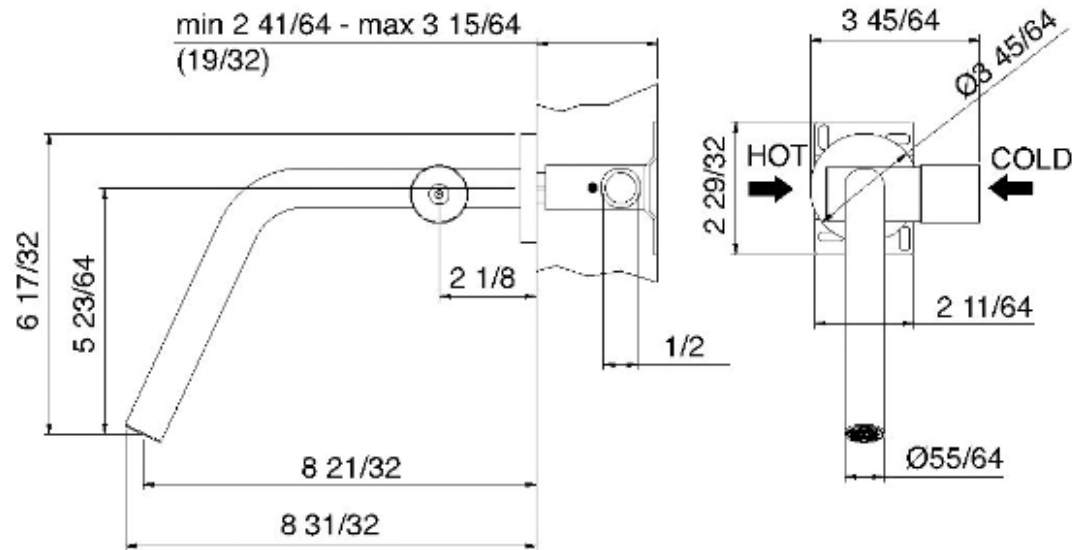

1152__03

Wallmount lavatory faucet

FINISHES:

FROSTED INOX

RUBINETTERIE
treemme
instruments for water