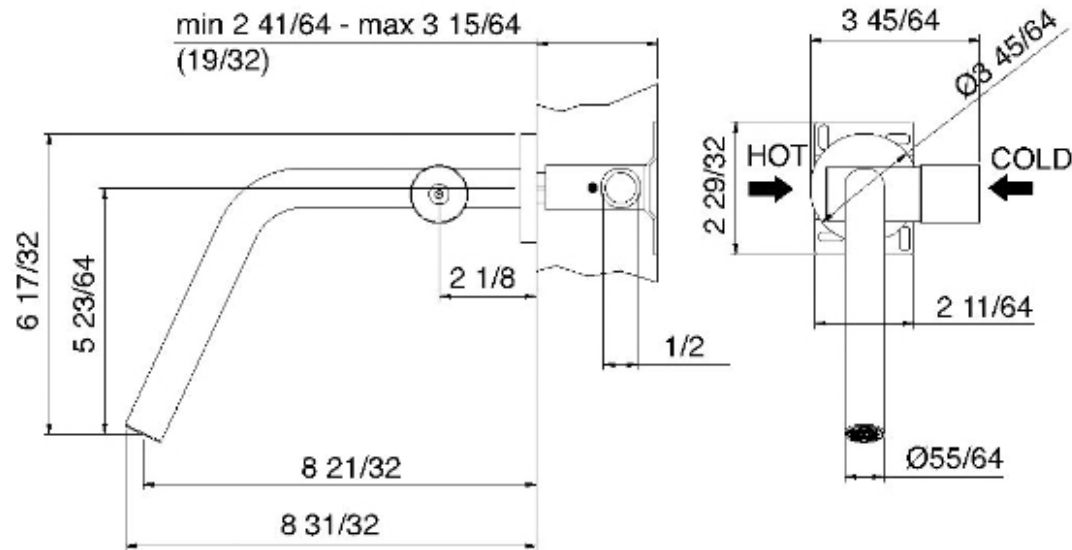

# 1152\_\_03

Wallmount lavatory faucet

FINISHES:

FROSTED INOX

RUBINETTERIE  
**treemme**  
*instruments for water*