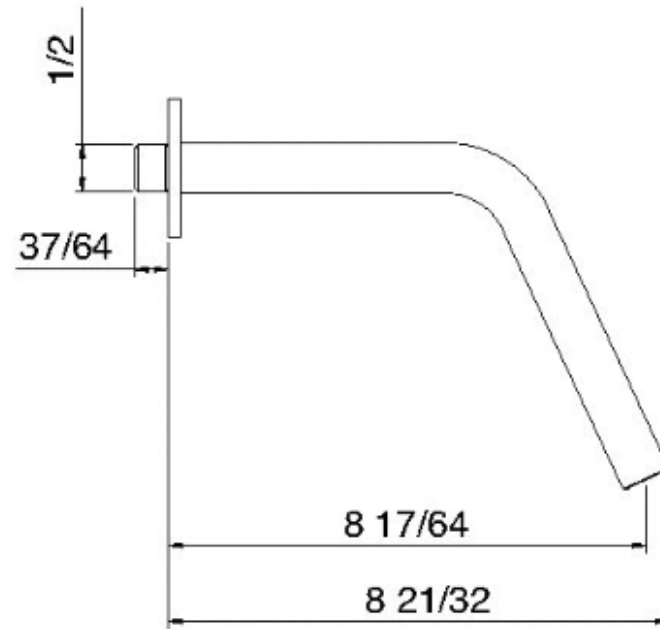

1161

Long wallmount lavatory faucet spout

FINISHES:

FROSTED INOX

tree^{RUBINETTERIE}**emme**
instruments for water