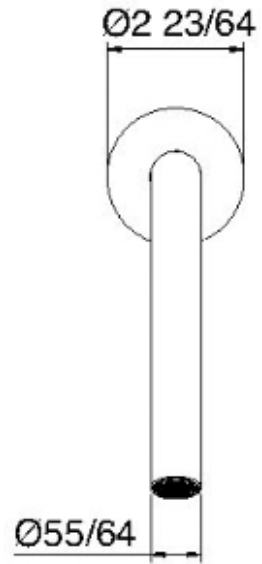

1161

Long wallmount lavatory faucet spout

FINISHES:

FROSTED INOX

tree^{RUBINETTERIE}**emme**
instruments for water