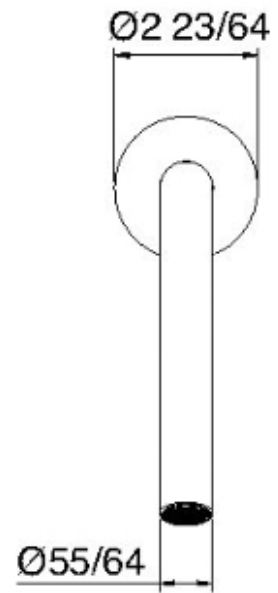

# 1161HF

High flow Long high flow wallmount spoutwallmount spout

FINISHES:

FROSTED INOX

RUBINETTERIE  
**tremme**  
*instruments for water*