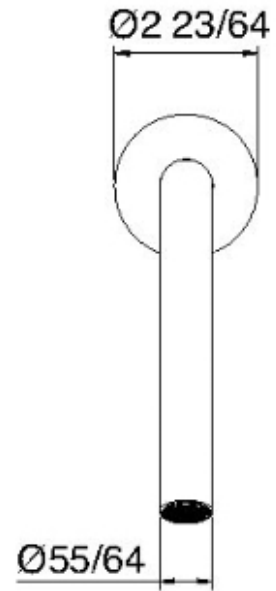

# 1161HF

High flow Long high flow wallmount spoutwallmount spout

FINISHES:

FROSTED INOX

RUBINETTERIE  
**tremme**  
*instruments for water*