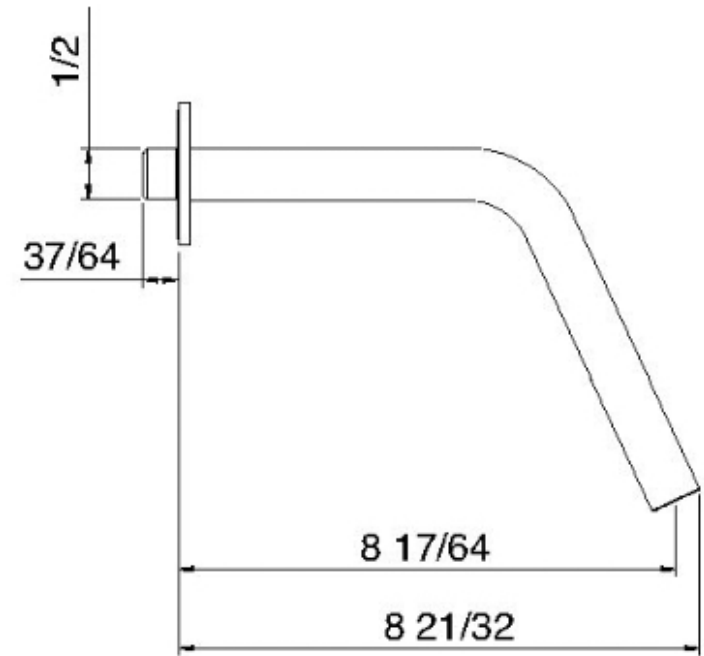

# 1161HF

High flow Long high flow wallmount spoutwallmount spout

FINISHES:

FROSTED INOX

RUBINETTERIE  
**tremme**  
*instruments for water*