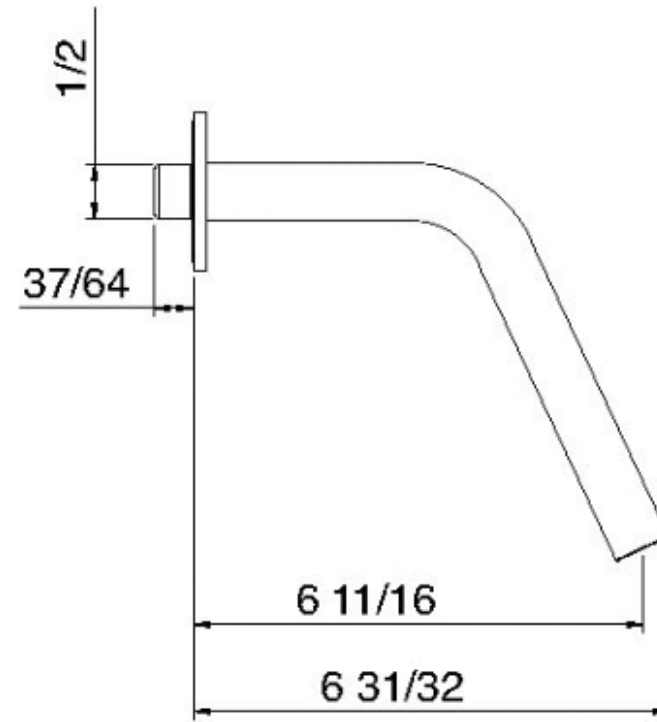

1163

Wallmount lavatory faucet spout

FINISHES:

FROSTED INOX

treeemme RUBINETTERIE
instruments for water