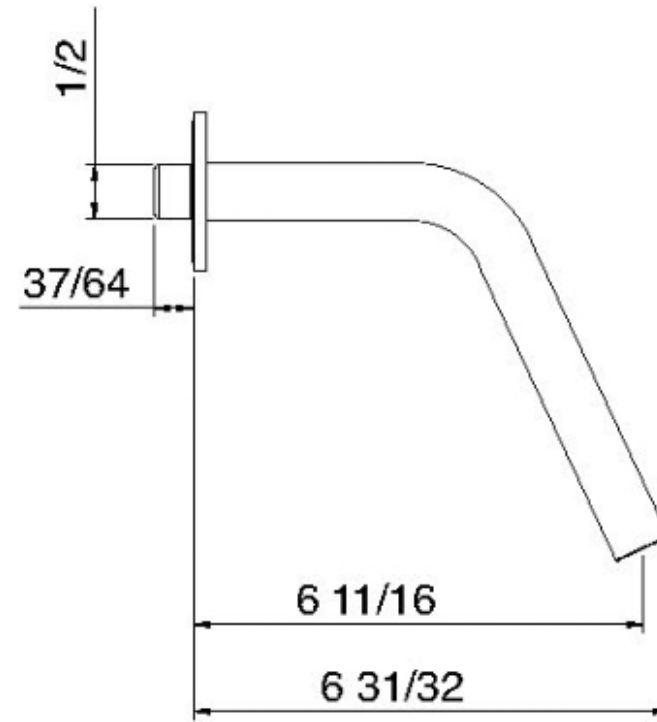

1163

Wallmount lavatory faucet spout

FINISHES:

FROSTED INOX

tree^{RUBINETTERIE}**emme**
instruments for water