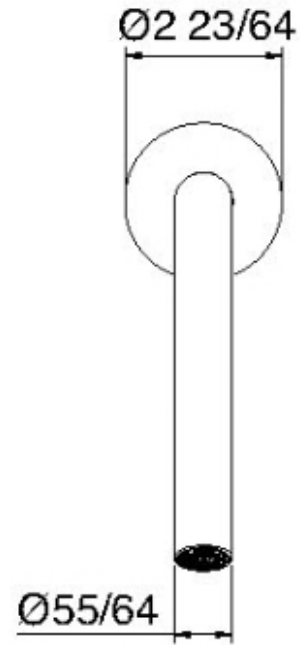

1163

Wallmount lavatory faucet spout

FINISHES:

FROSTED INOX

treeemme RUBINETTERIE
instruments for water