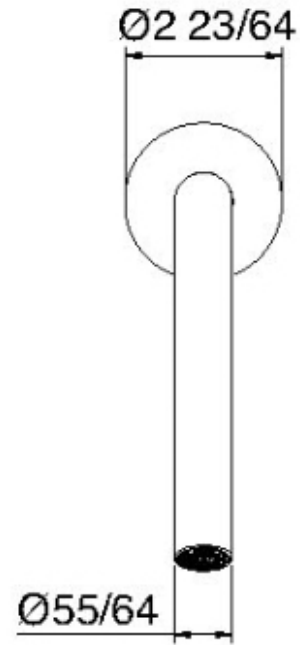

1163

Wallmount lavatory faucet spout

FINISHES:

FROSTED INOX

tree^{RUBINETTERIE}**emme**
instruments for water