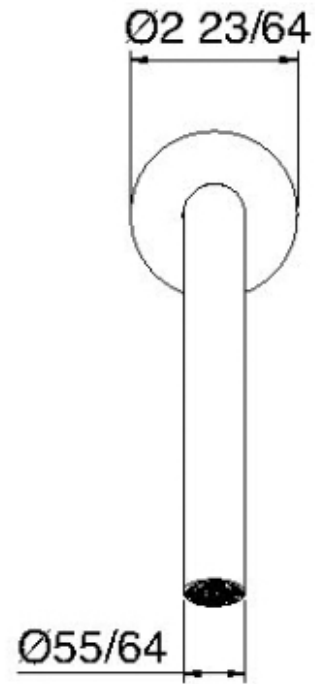

1163HF

High flow wallmount spout

FINISHES:

FROSTED INOX

treeemme RUBINETTERIE
instruments for water