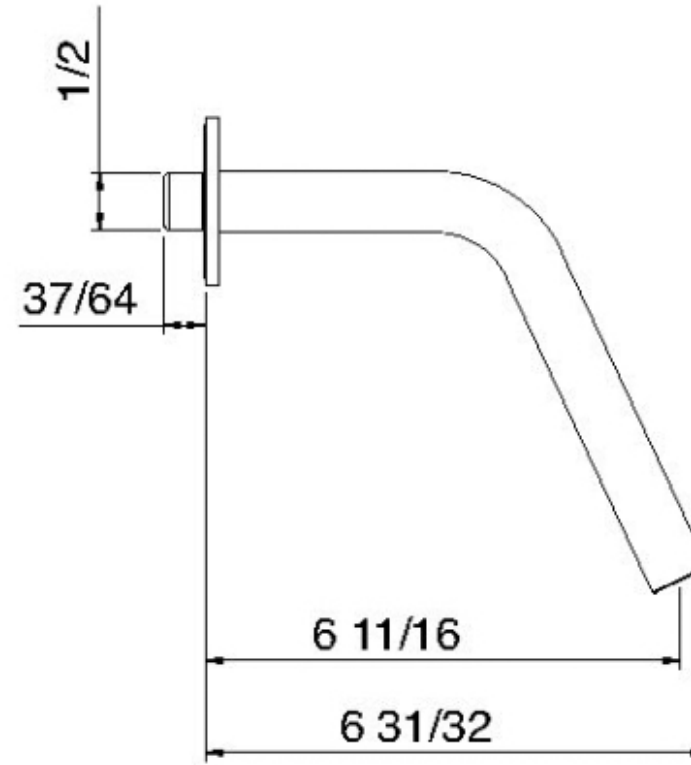

1163HF

High flow wallmount spout

FINISHES:

FROSTED INOX

treeemme RUBINETTERIE
instruments for water