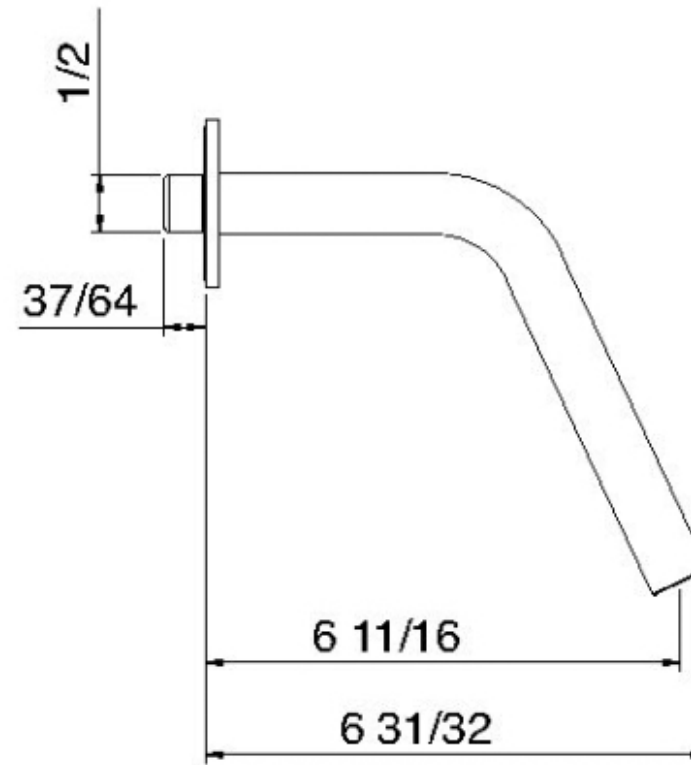

1163HF

High flow wallmount spout

FINISHES:

FROSTED INOX

treeemme RUBINETTERIE
instruments for water