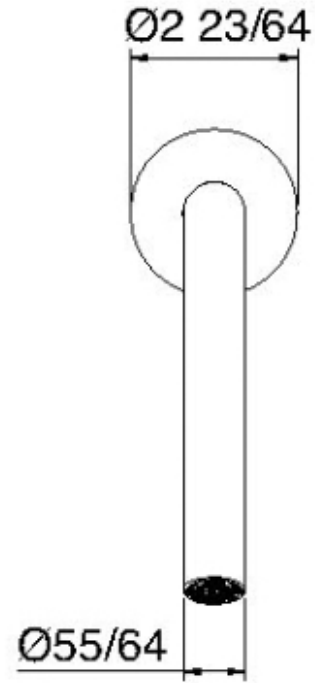

1163HF

High flow wallmount spout

FINISHES:

FROSTED INOX

treeemme RUBINETTERIE
instruments for water