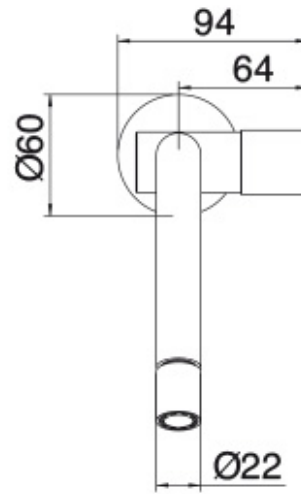

1178__03

Wallmount bidet faucet with swivel spray

FINISHES:

FROSTED INOX

tremme RUBINETTERIE
instruments for water