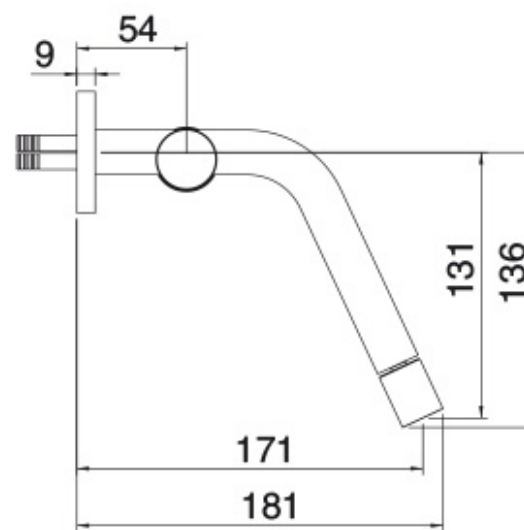

1178__03

Wallmount bidet faucet with swivel spray

FINISHES:

FROSTED INOX

tremme RUBINETTERIE
instruments for water