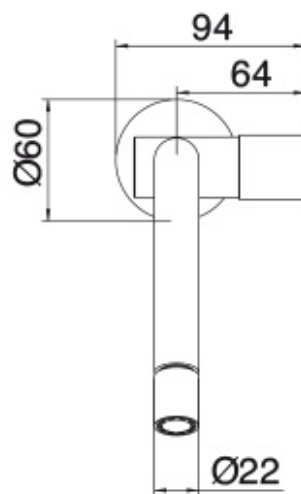

1178__03

Wallmount bidet faucet with swivel spray

FINISHES:

FROSTED INOX

tremme RUBINETTERIE
instruments for water