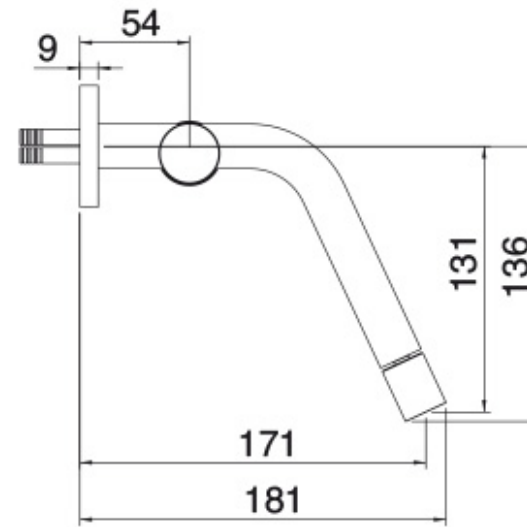

1178__03

Wallmount bidet faucet with swivel spray

FINISHES:

FROSTED INOX

tremme RUBINETTERIE
instruments for water