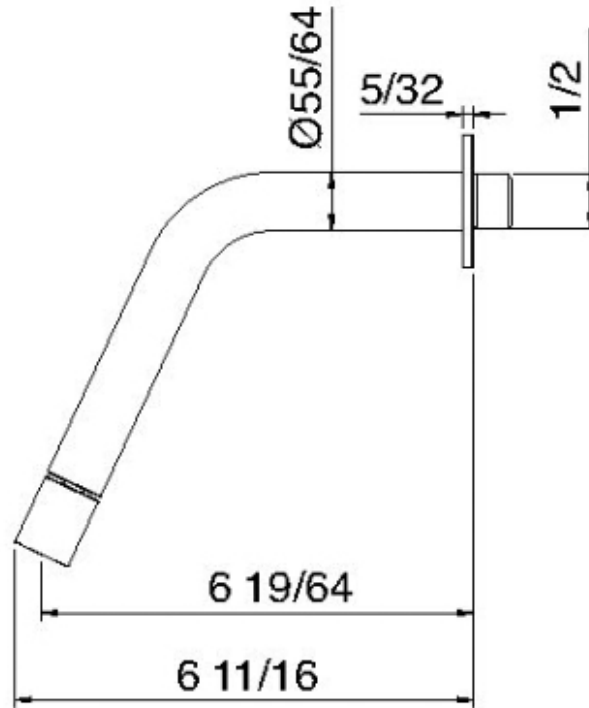

1179

Wallmount bidet faucet spout with swivel spray

FINISHES:

FROSTED INOX

treeemme RUBINETTERIE
instruments for water