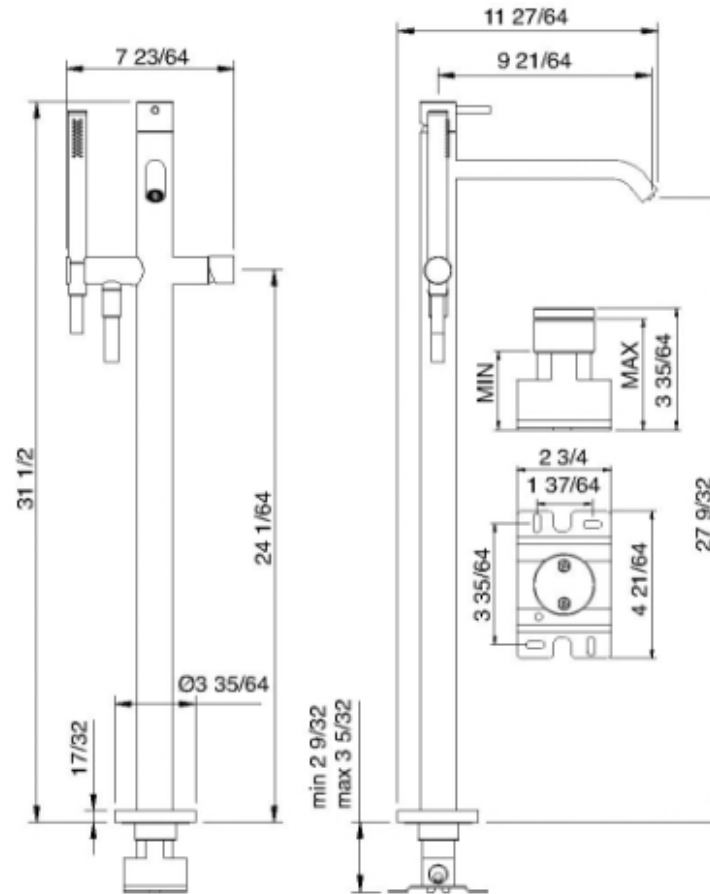

1303_01

Floormount tub filler with handshower

FINISHES:

FROSTED INOX

RUBINETTERIE
treemme
instruments for water