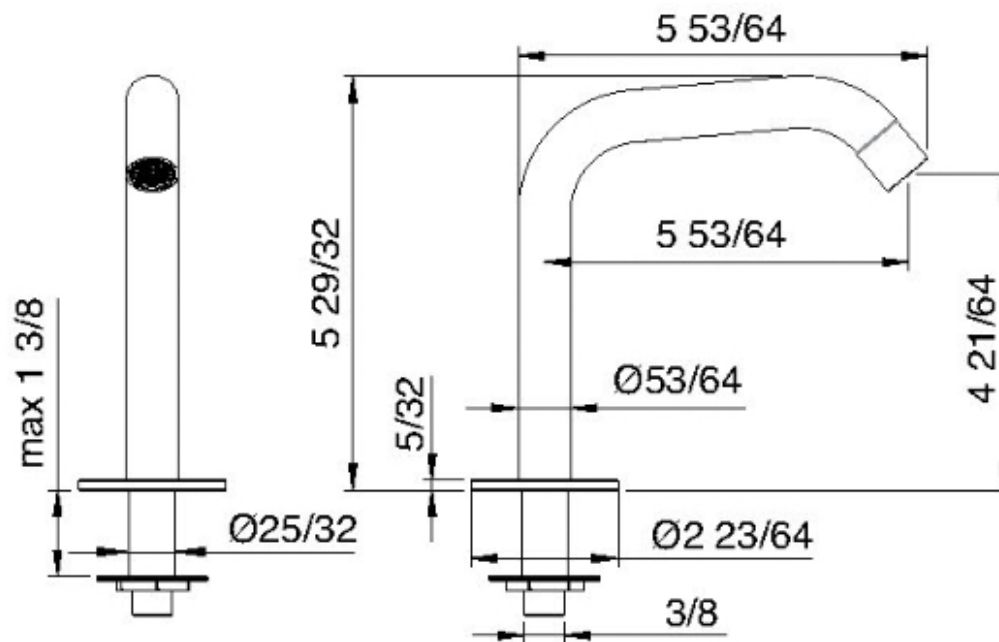

1310__11HF

High flow deckmount spout

FINISHES:

FROSTED INOX

treeemme RUBINETTERIE
instruments for water