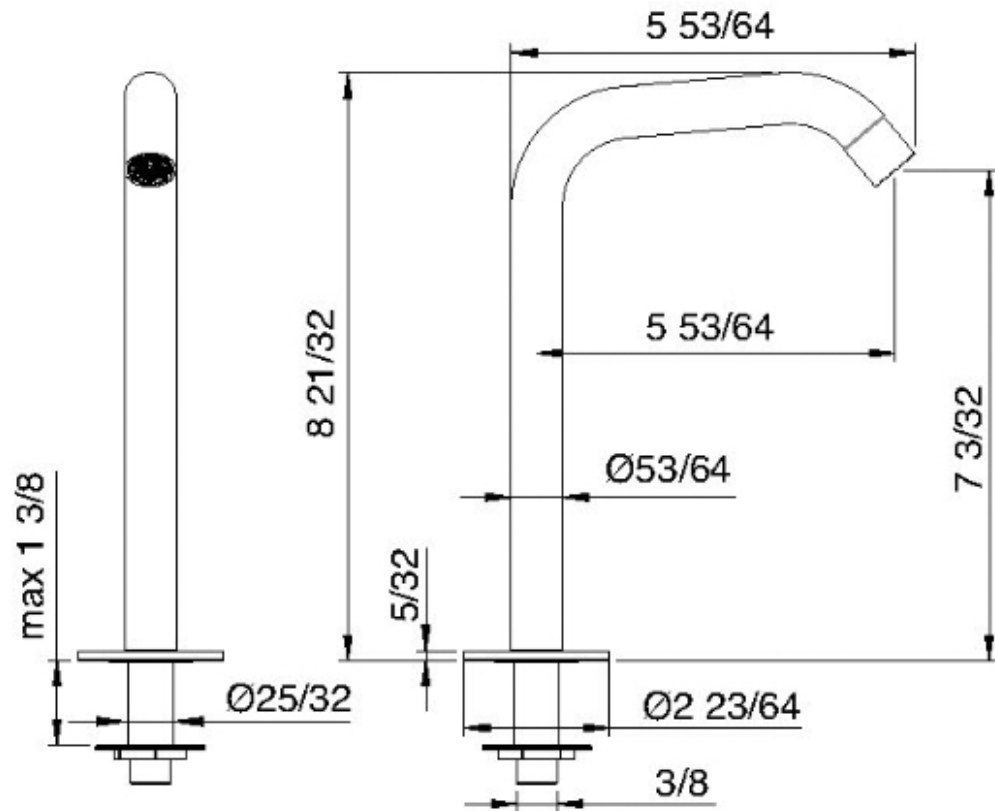

1310__20

Medium lavatory faucet spout

FINISHES:

FROSTED INOX

RUBINETTERIE
treemme
instruments for water