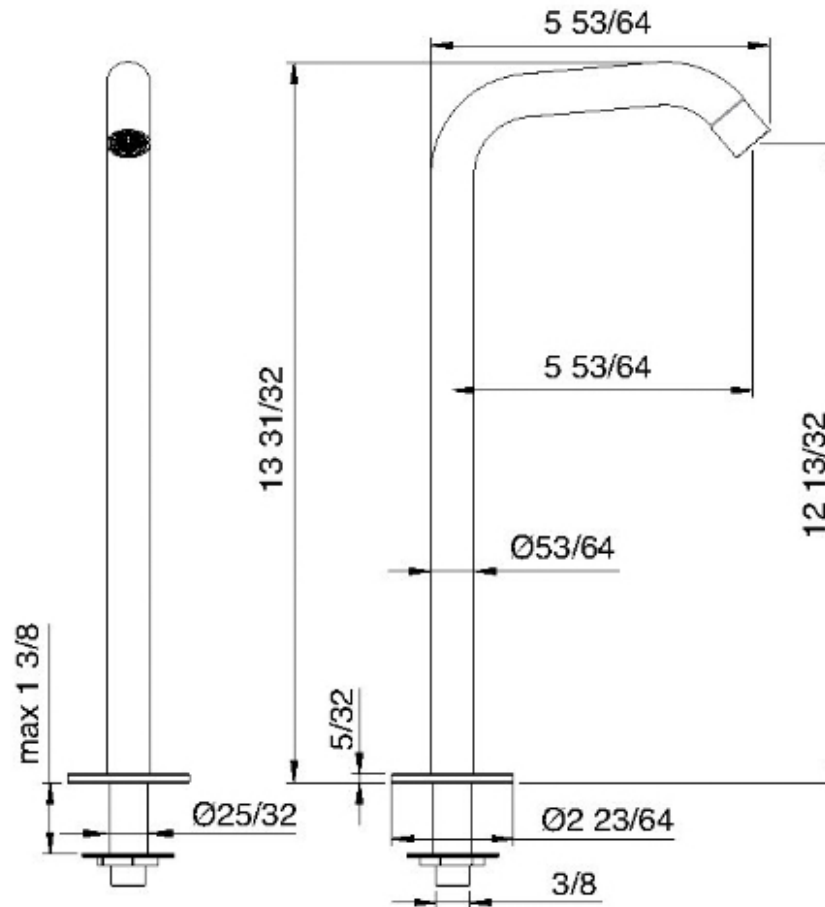

1310__30

Tall lavatory faucet spout

FINISHES:

FROSTED INOX

treeemme RUBINETTERIE
instruments for water