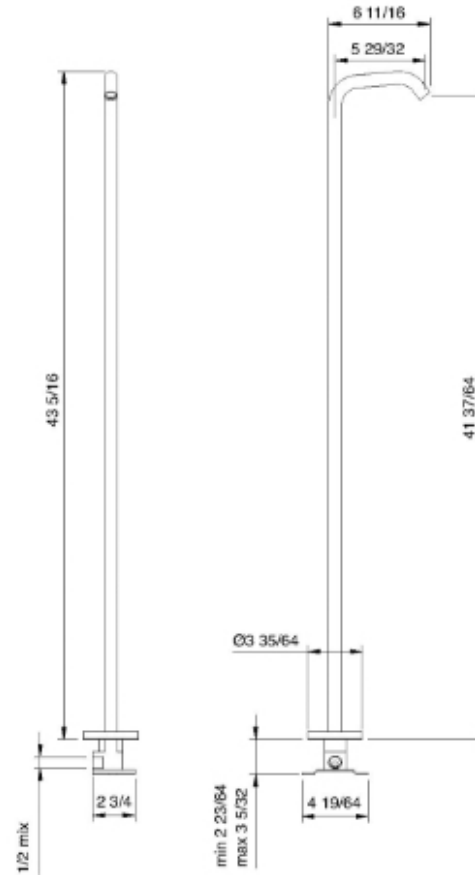

# 1310\_\_42

Floormount lavatory faucet spout

FINISHES:

FROSTED INOX

RUBINETTERIE  
**treemme**  
*instruments for water*