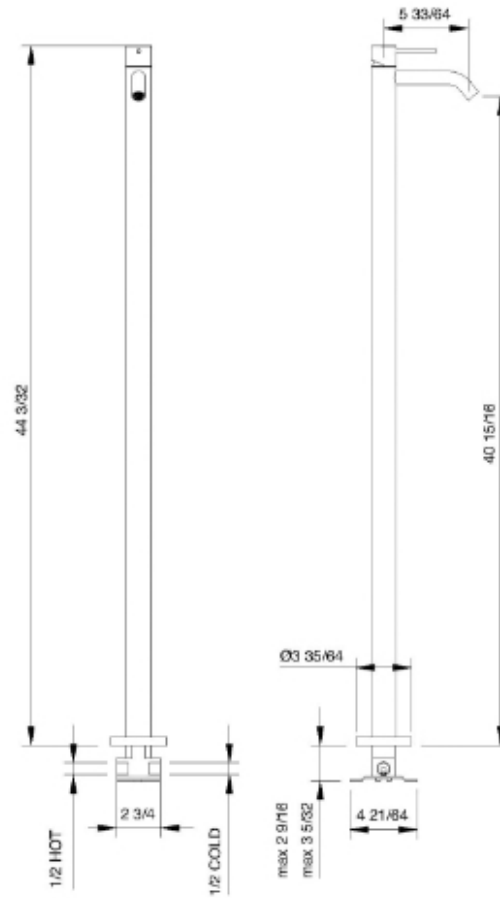

# 1314\_\_01

Floormount lavatory faucet

FINISHES:

FROSTED INOX

RUBINETTERIE  
**treemme**  
*instruments for water*