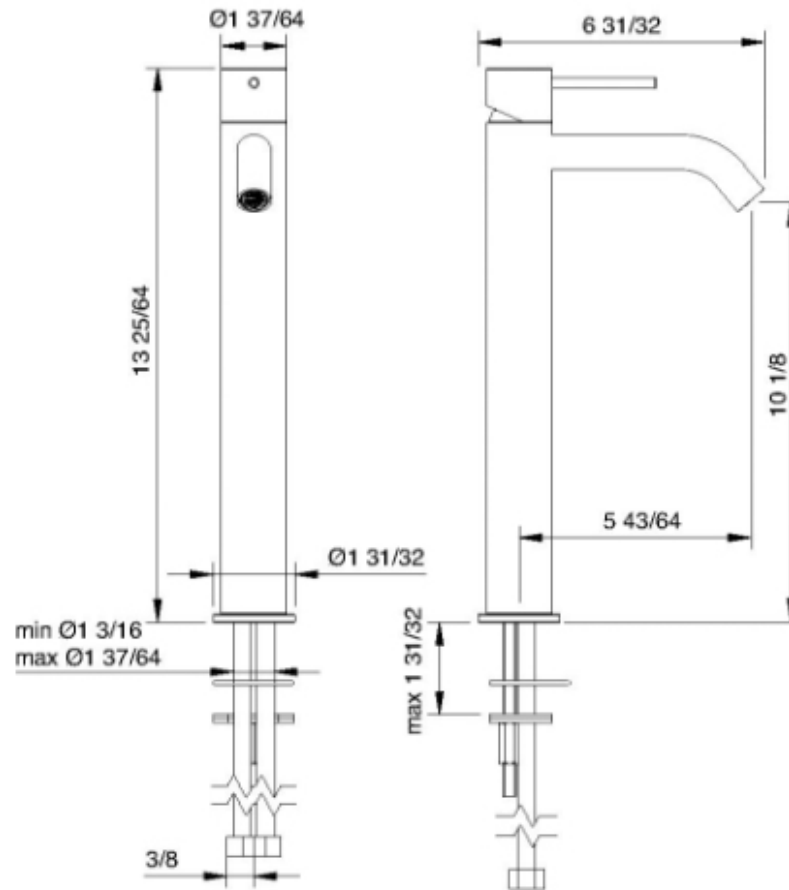

1318

Tall single-hole lavatory faucet

FINISHES:

FROSTED INOX

RUBINETTERIE
treemme
instruments for water