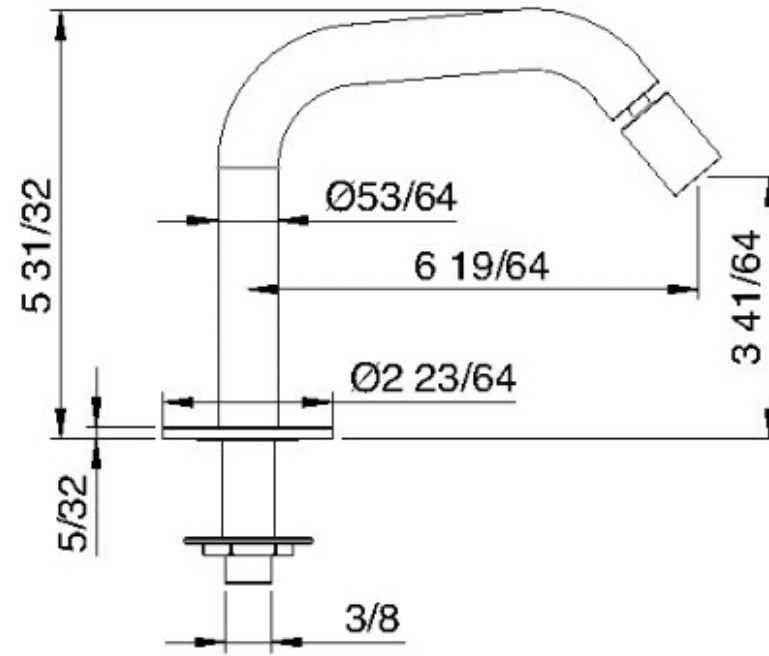

# 1320\_\_10

Bidet faucet spout with swivel spray

FINISHES:

FROSTED INOX

RUBINETTERIE  
**treemme**  
*instruments for water*