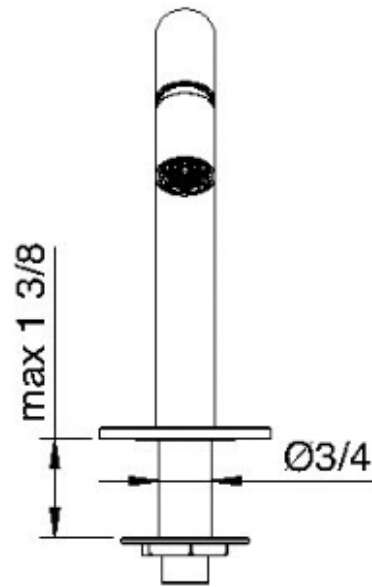

# 1320\_\_10

Bidet faucet spout with swivel spray

FINISHES:

FROSTED INOX

RUBINETTERIE  
**treemme**  
*instruments for water*