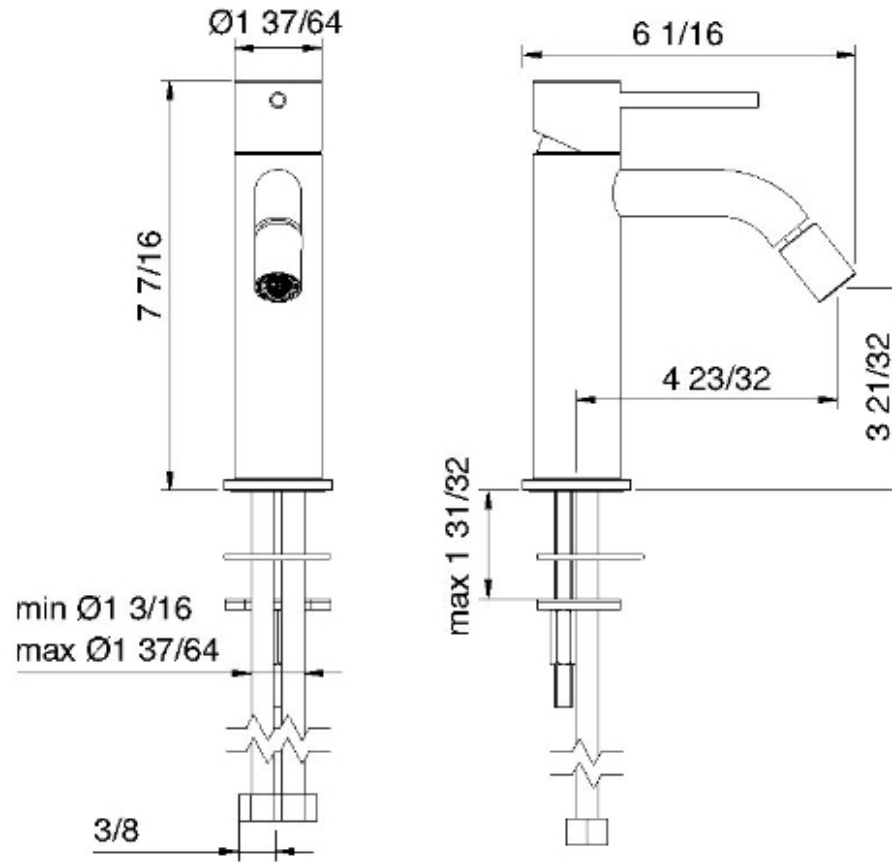

1322

Single-hole bidet faucet with swivel spray

FINISHES:

FROSTED INOX

RUBINETTERIE
tremme
instruments for water