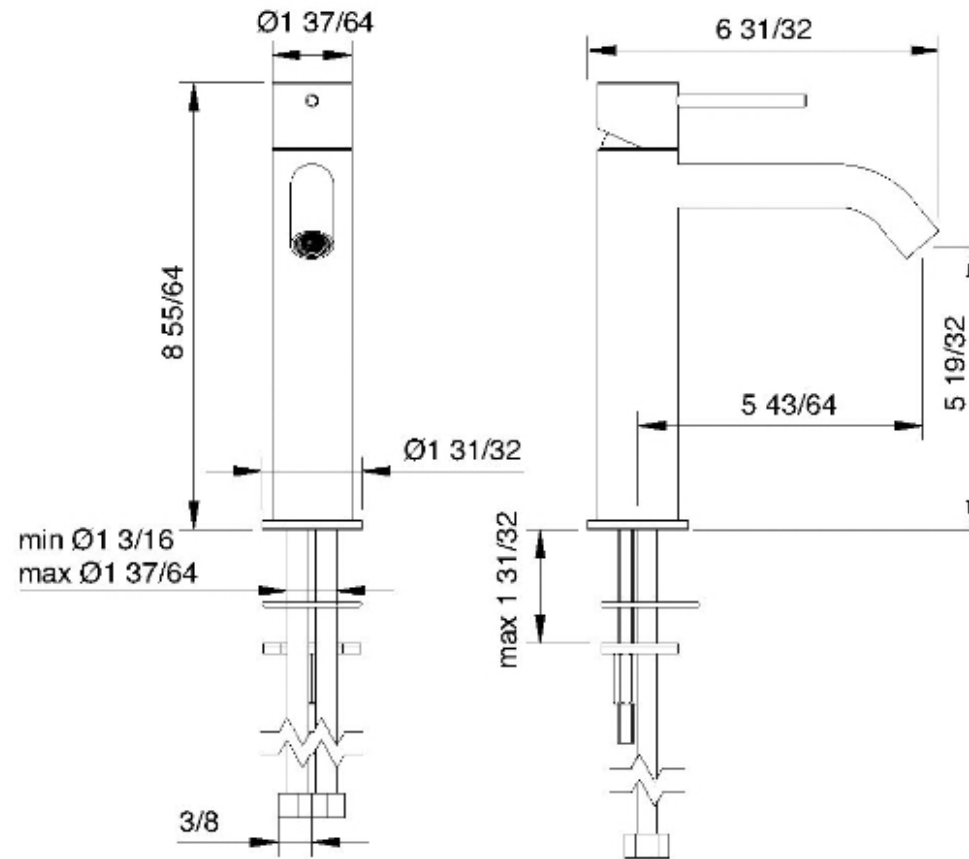

# 1327

Medium single-hole lavatory faucet

FINISHES:

FROSTED INOX

RUBINETTERIE  
**treemme**  
*instruments for water*