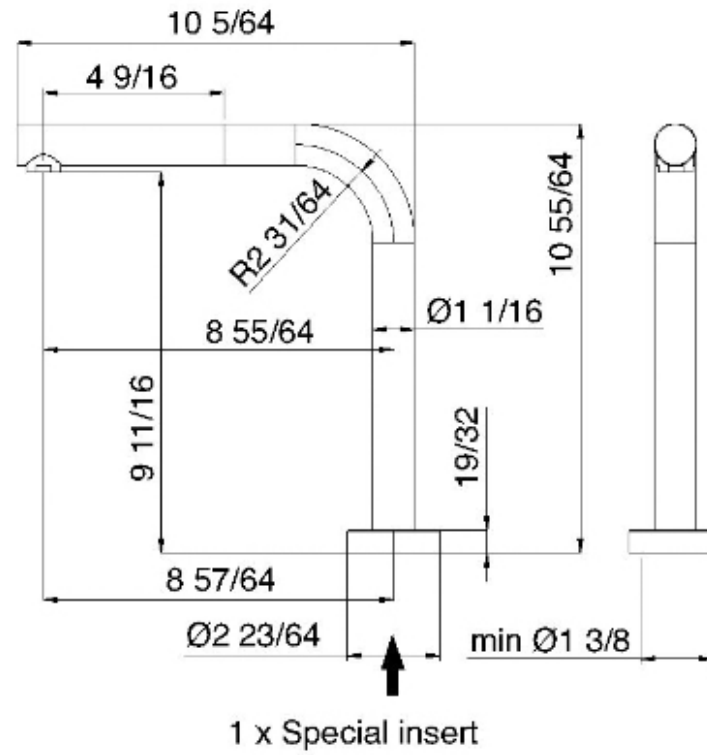

1329

Pull-out single stream mode kitchen faucet with side handle

FINISHES:

FROSTED INOX

RUBINETTERIE
treemme
instruments for water