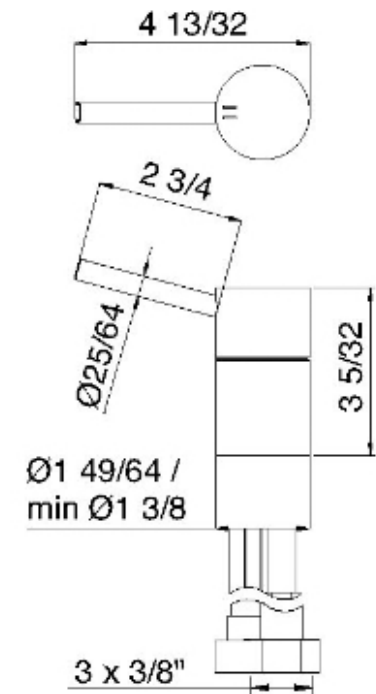

1329

Pull-out single stream mode kitchen faucet with side handle

FINISHES:

FROSTED INOX

RUBINETTERIE
treemme
instruments for water