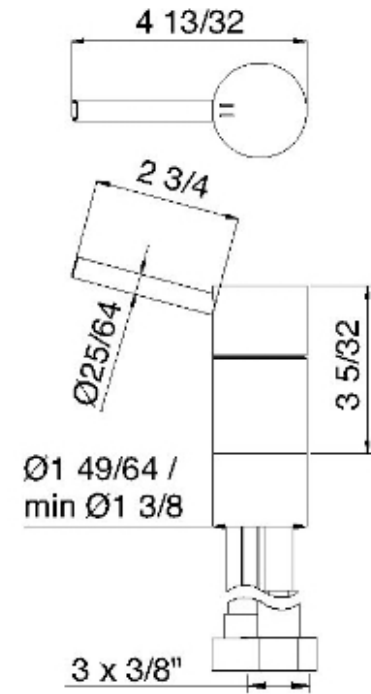

1329

Pull-out single stream mode kitchen faucet with side handle

FINISHES:

FROSTED INOX

RUBINETTERIE
treemme
instruments for water