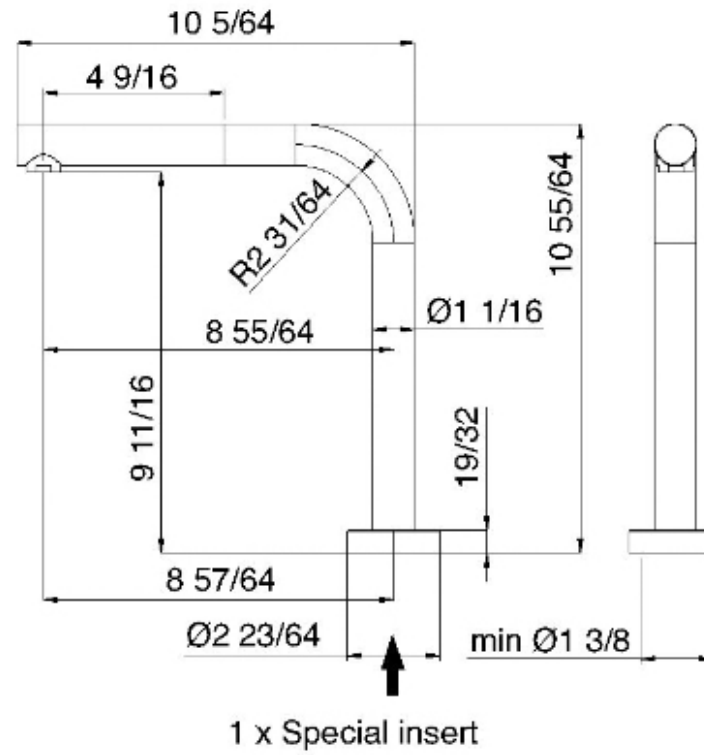

1329

Pull-out single stream mode kitchen faucet with side handle

FINISHES:

FROSTED INOX

RUBINETTERIE
treemme
instruments for water