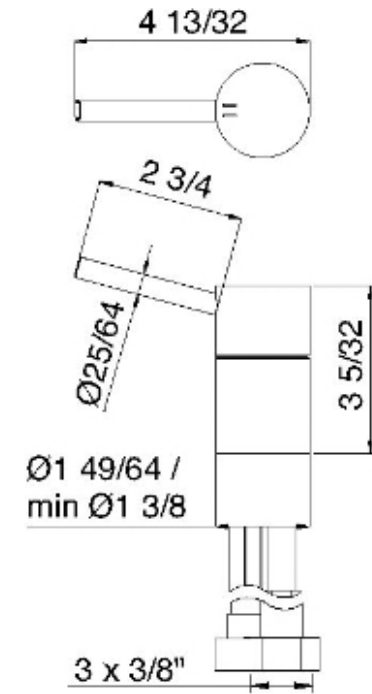

1329

Pull-out single stream mode kitchen faucet with side handle

FINISHES:

FROSTED INOX

RUBINETTERIE
treemme
instruments for water