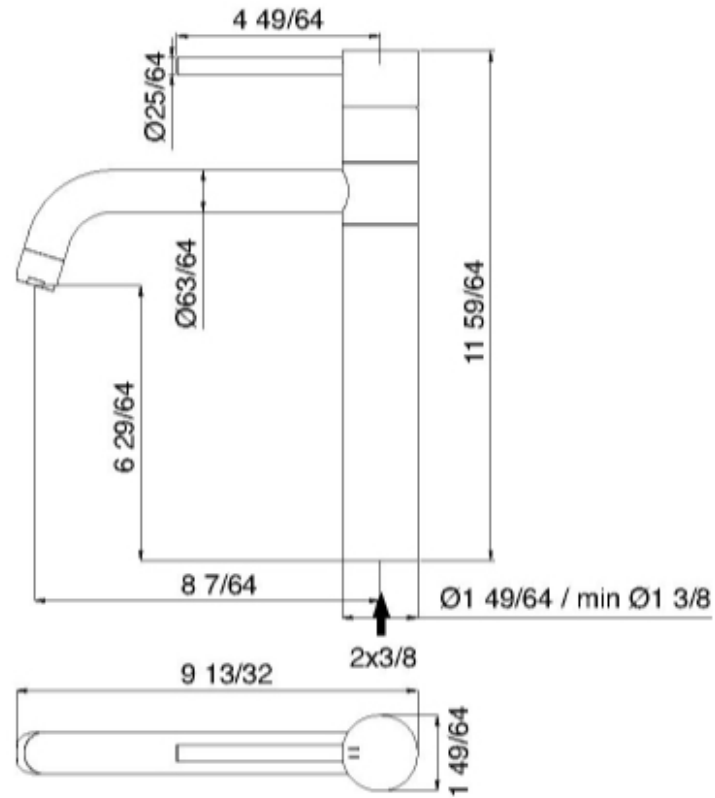

1331

Single-stream bar & kitchen faucet

FINISHES:

FROSTED INOX

RUBINETTERIE
treemme
instruments for water