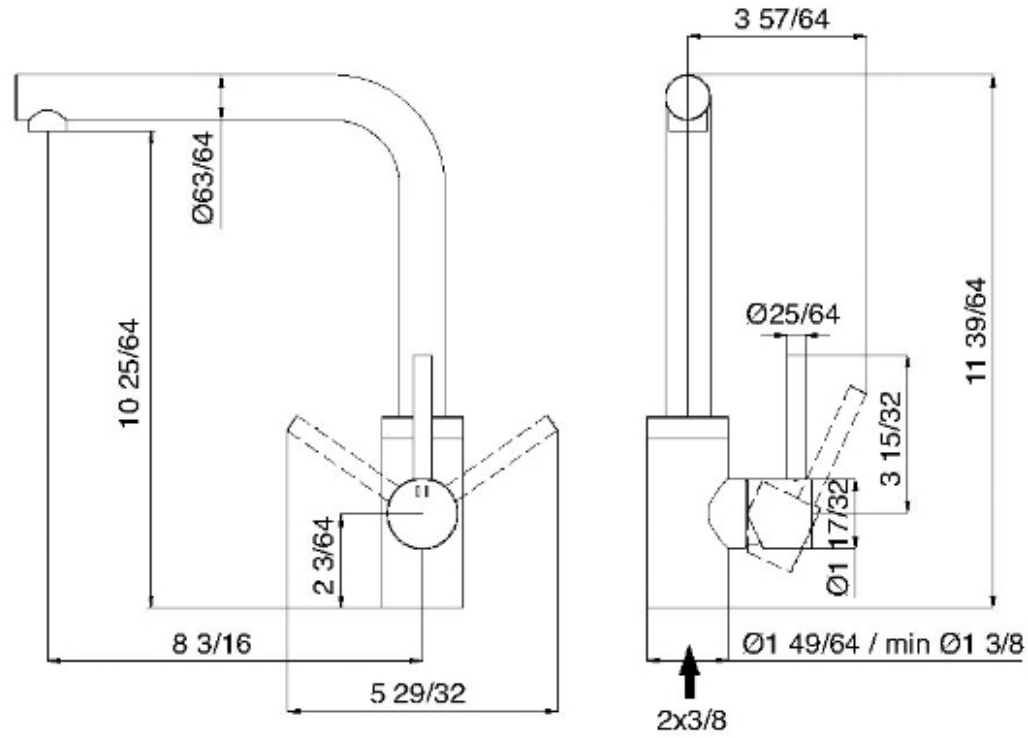

1332

Single-stream bar & kitchen faucet

FINISHES:

FROSTED INOX

RUBINETTERIE
treemme
instruments for water