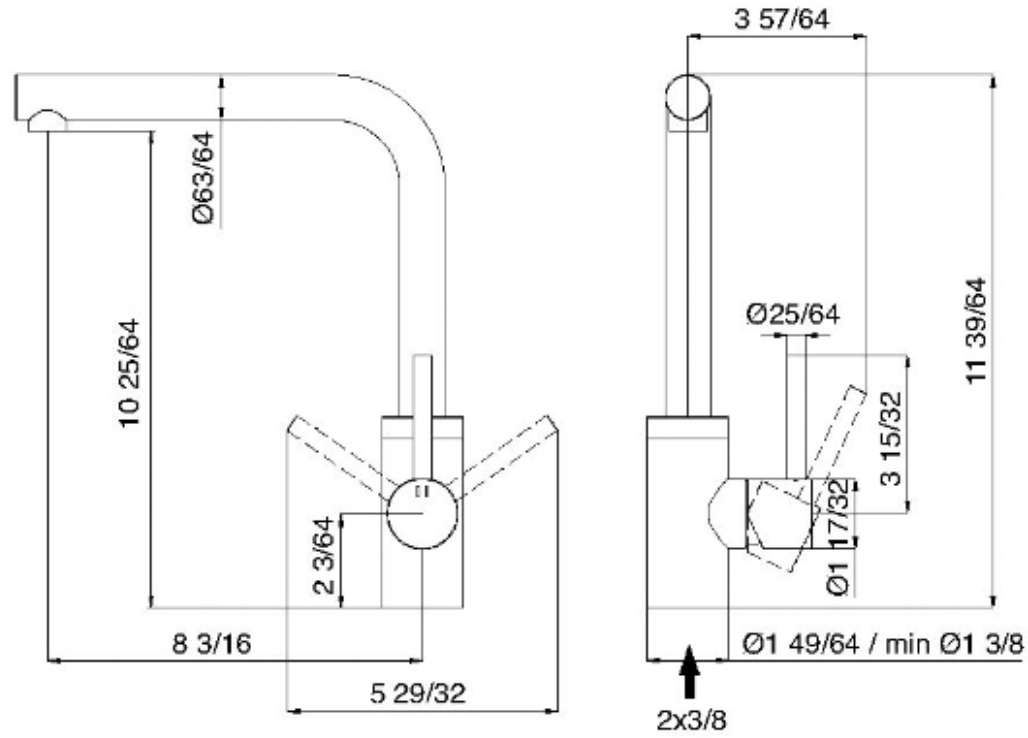

# 1332

Single-stream bar & kitchen faucet

FINISHES:

FROSTED INOX

RUBINETTERIE  
**treemme**  
*instruments for water*