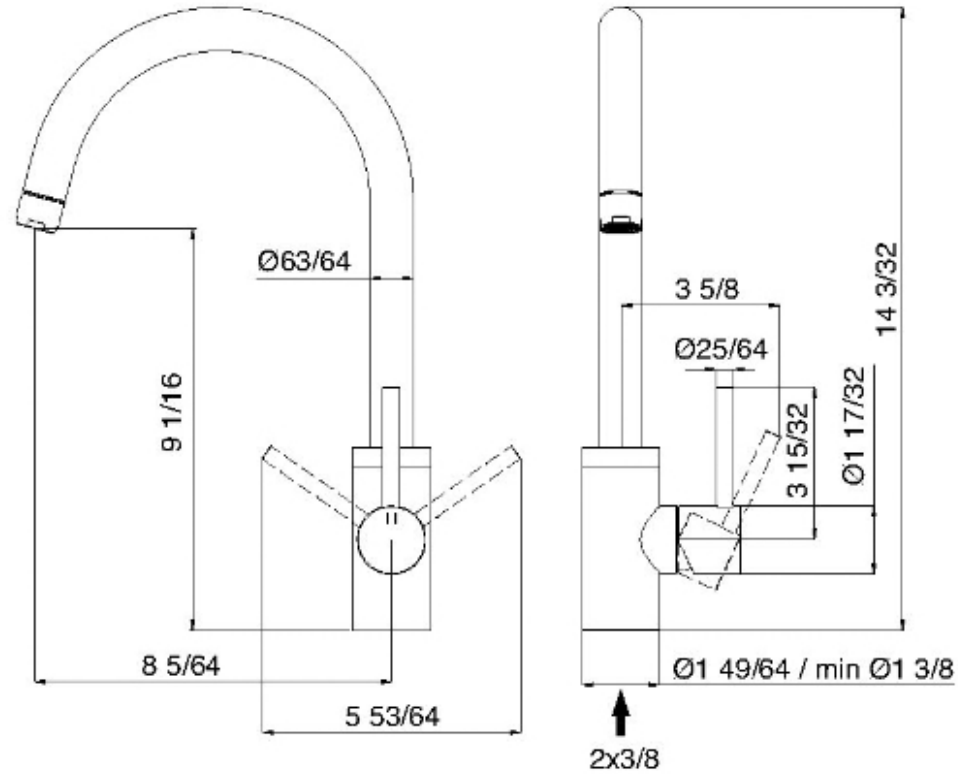

# 1334

Single-stream bar & kitchen faucet

FINISHES:

FROSTED INOX

RUBINETTERIE  
**treemme**  
*instruments for water*