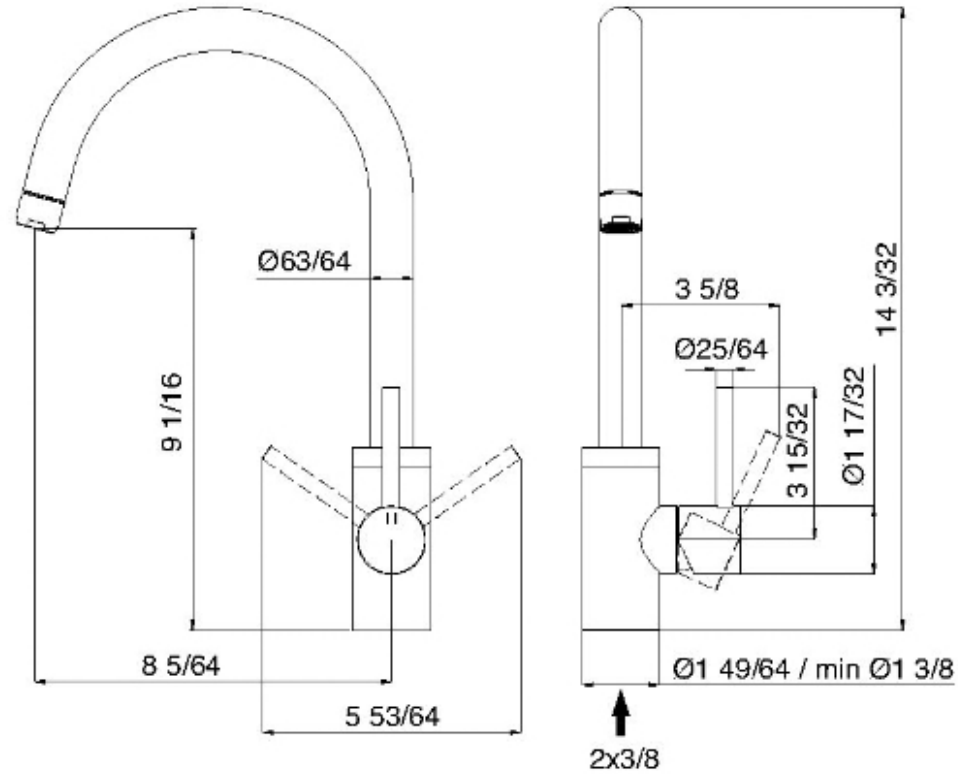

1334

Single-stream bar & kitchen faucet

FINISHES:

FROSTED INOX

RUBINETTERIE
treemme
instruments for water