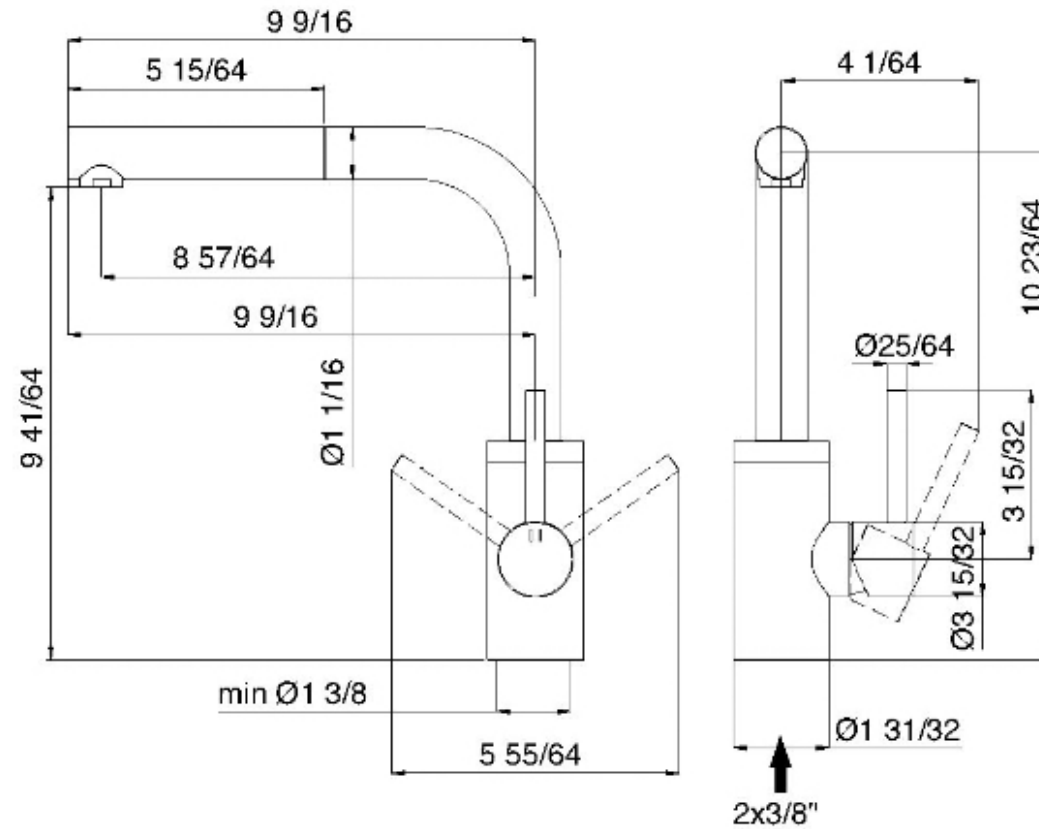

1343

Pull-out single stream mode kitchen faucet

FINISHES:

FROSTED INOX

treeemme RUBINETTERIE
instruments for water