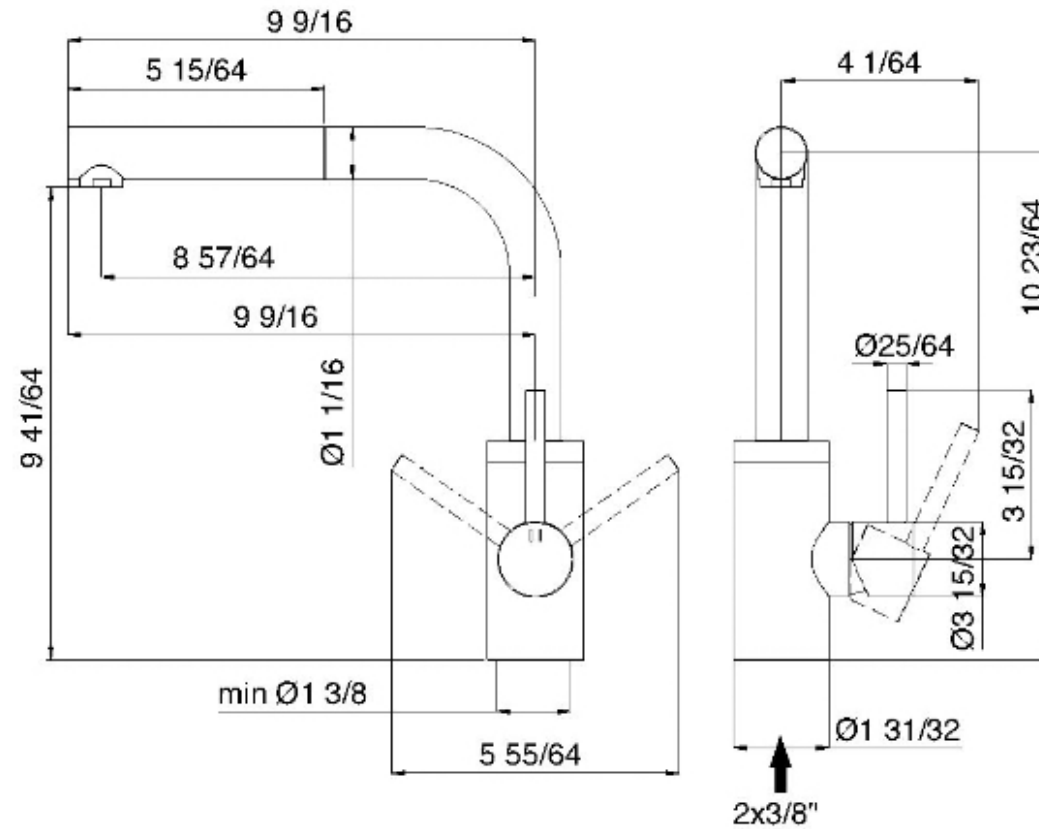

# 1343

Pull-out single stream mode kitchen faucet

FINISHES:

FROSTED INOX

**treeemme** RUBINETTERIE  
*instruments for water*