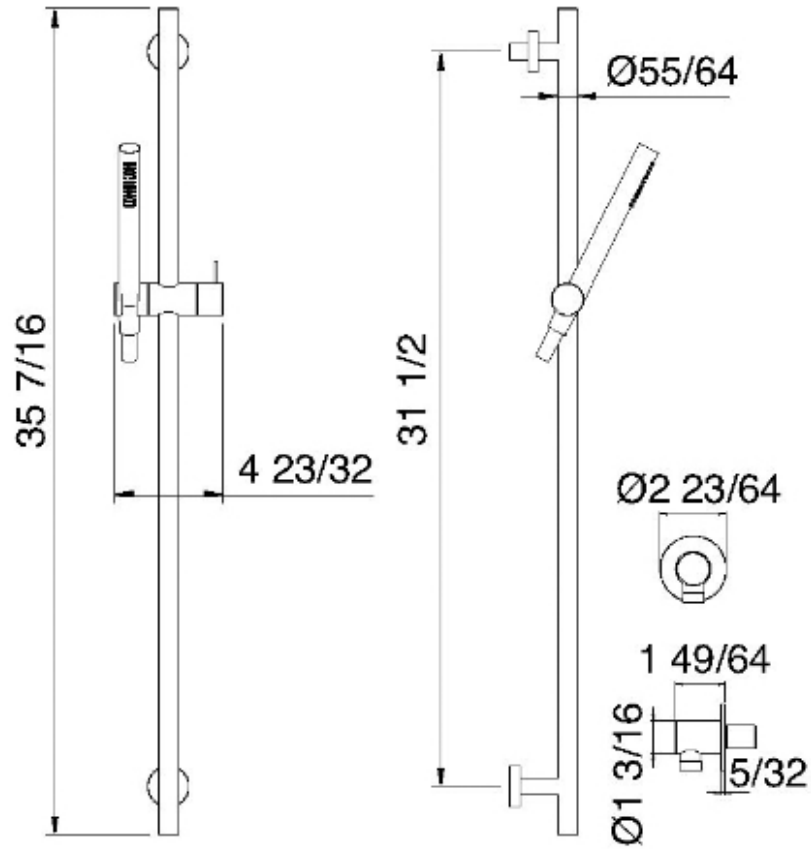

# 1347\_\_01

Complete shower rail and waterway

FINISHES:

FROSTED INOX

RUBINETTERIE  
**treemme**  
*instruments for water*