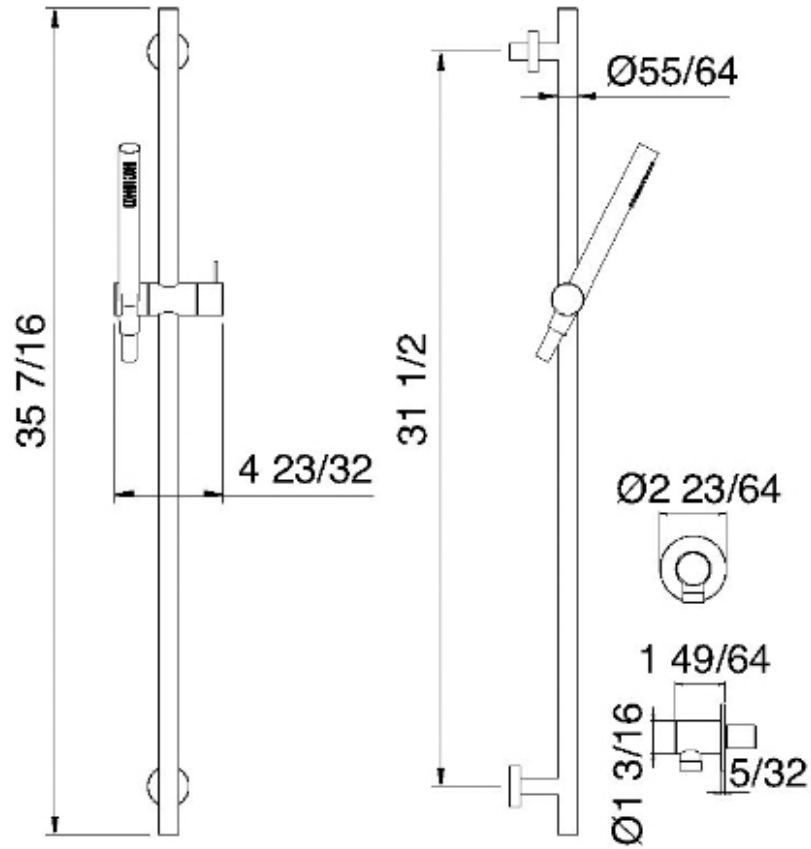

1347__01

Complete shower rail and waterway

FINISHES:

FROSTED INOX

RUBINETTERIE
treemme
instruments for water