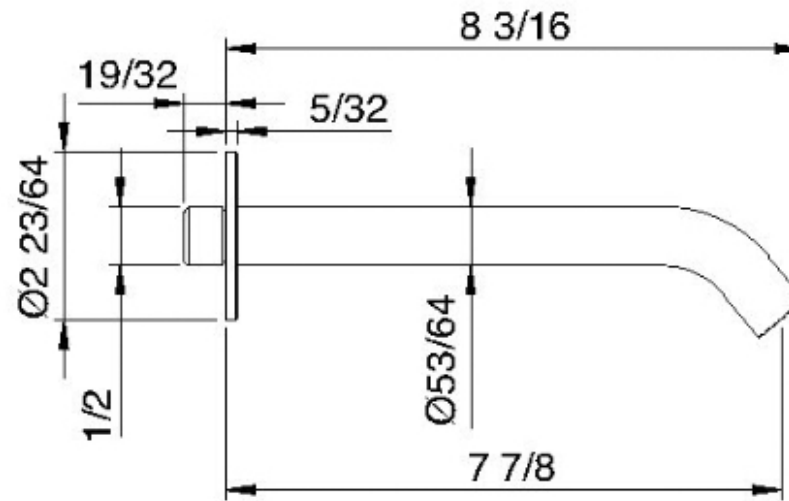

1361

Long wallmount faucet spout

FINISHES:

FROSTED INOX

treemme RUBINETTERIE
instruments for water