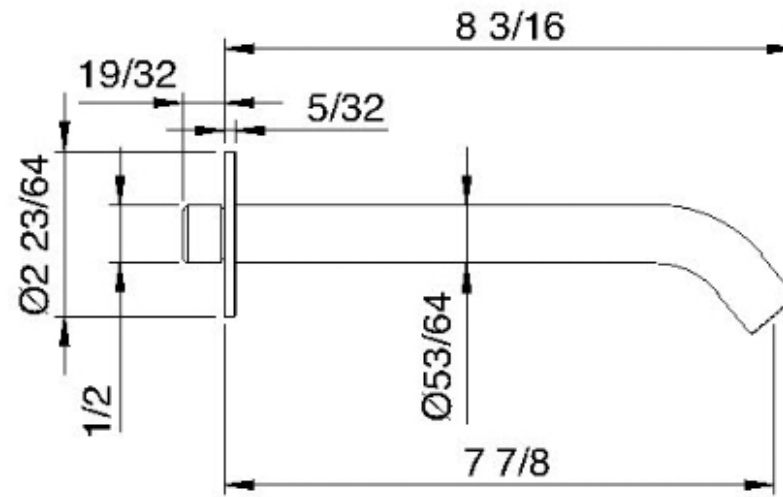

# 1361HF

Long high flow round wallmount spout

FINISHES:

FROSTED INOX

RUBINETTERIE  
**tremme**  
*instruments for water*