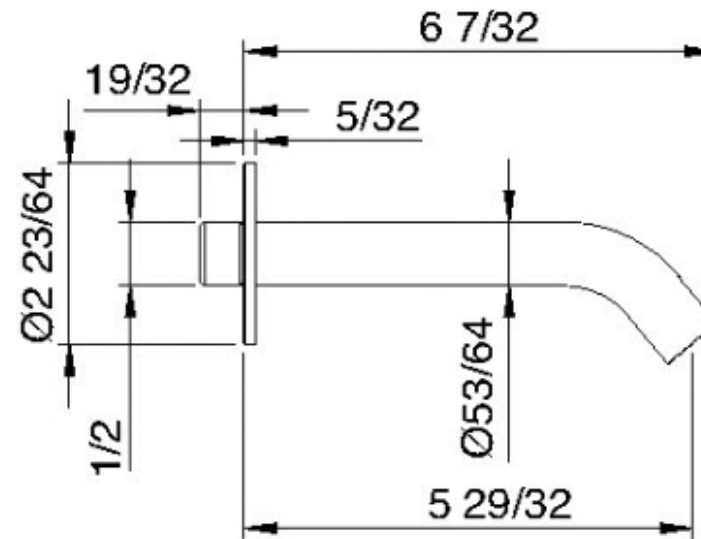

1363HF

High flow round wallmount spout

FINISHES:

FROSTED INOX

treeemme RUBINETTERIE
instruments for water