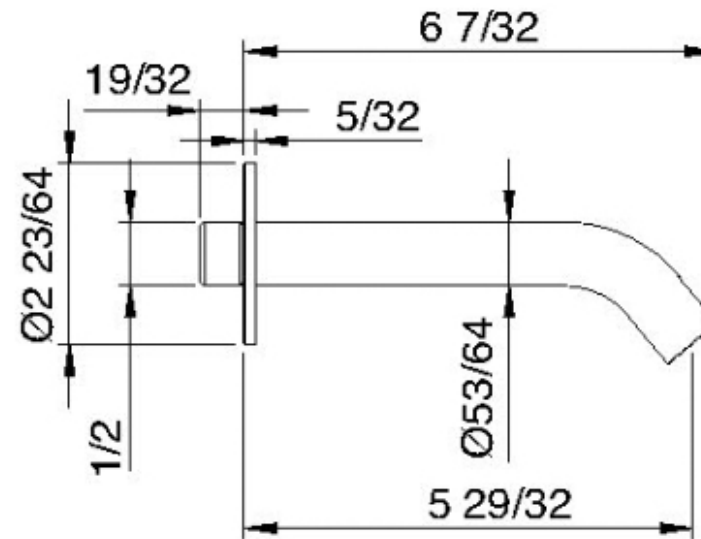

1363HF

High flow round wallmount spout

FINISHES:

FROSTED INOX

tree^{RUBINETTERIE}**emme**
instruments for water