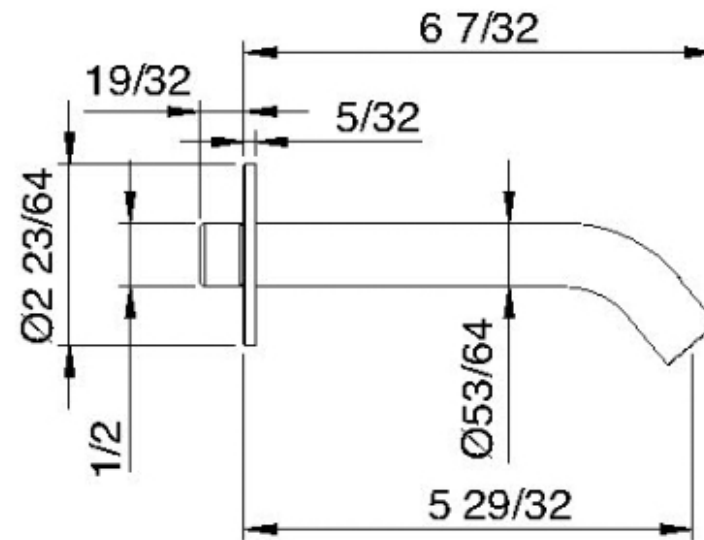

1363HF

High flow round wallmount spout

FINISHES:

FROSTED INOX

tree^{RUBINETTERIE}**emme**
instruments for water