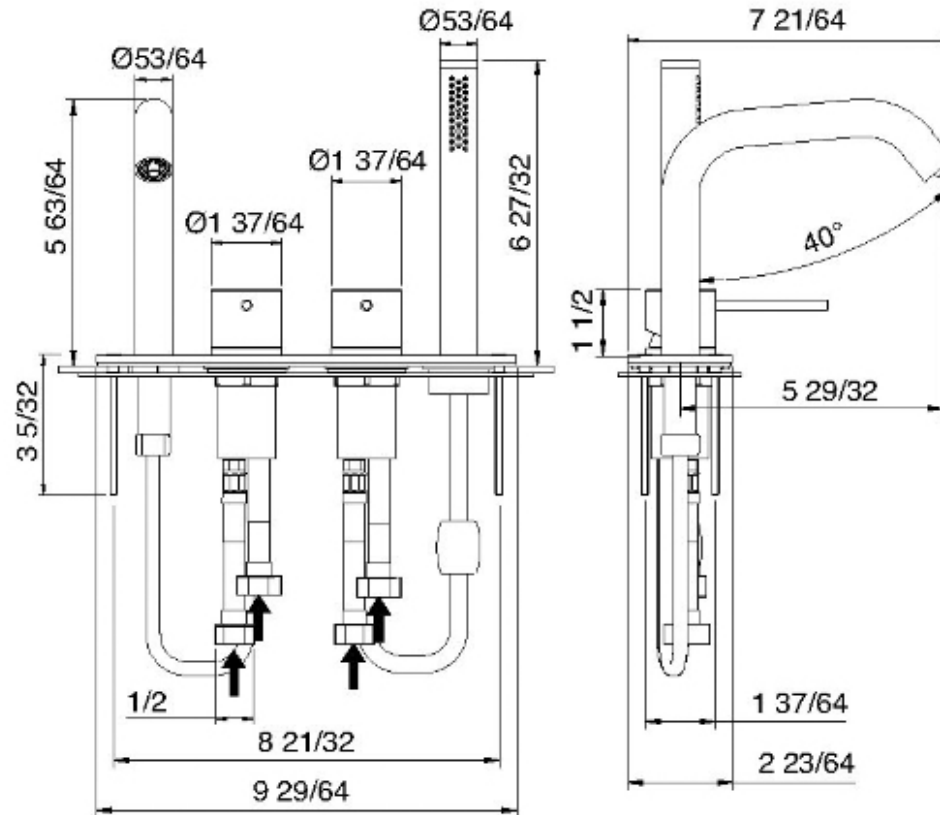

# 1368

4-piece deckmount tub filler with handshower

FINISHES:

FROSTED INOX

RUBINETTERIE  
**treemme**  
*instruments for water*