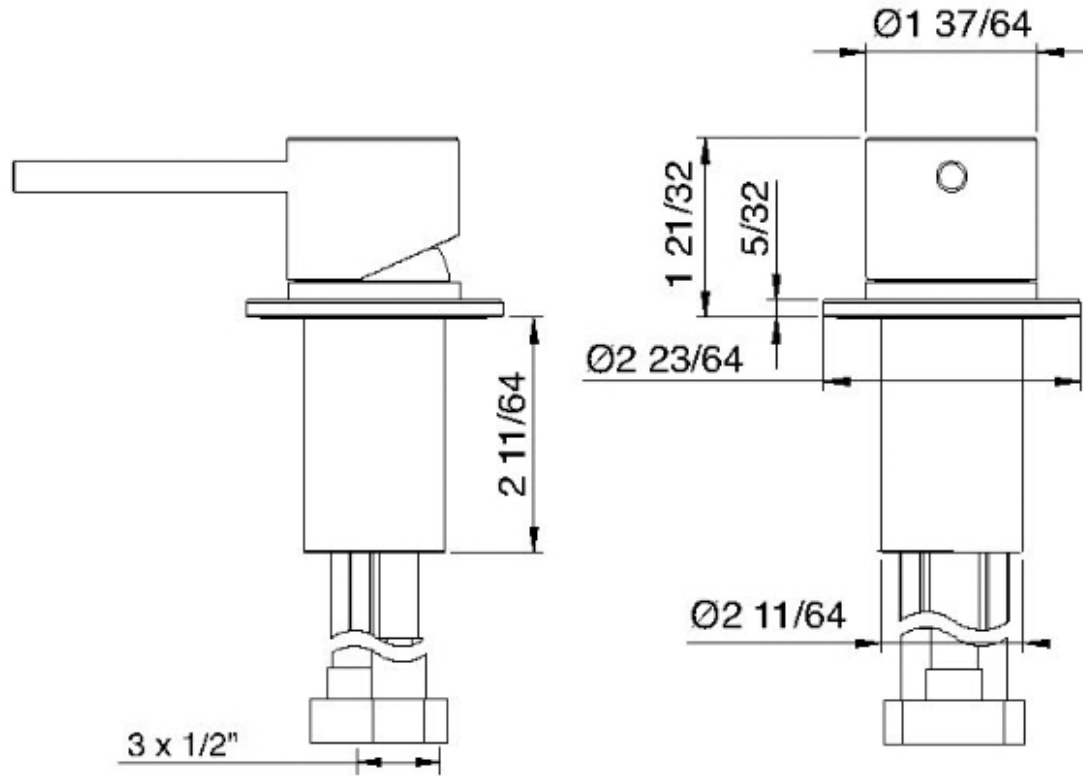

1368__01

Single-lever deckmount control mixer for lavatory faucet

FINISHES:

FROSTED INOX

RUBINETTERIE
tremme
instruments for water