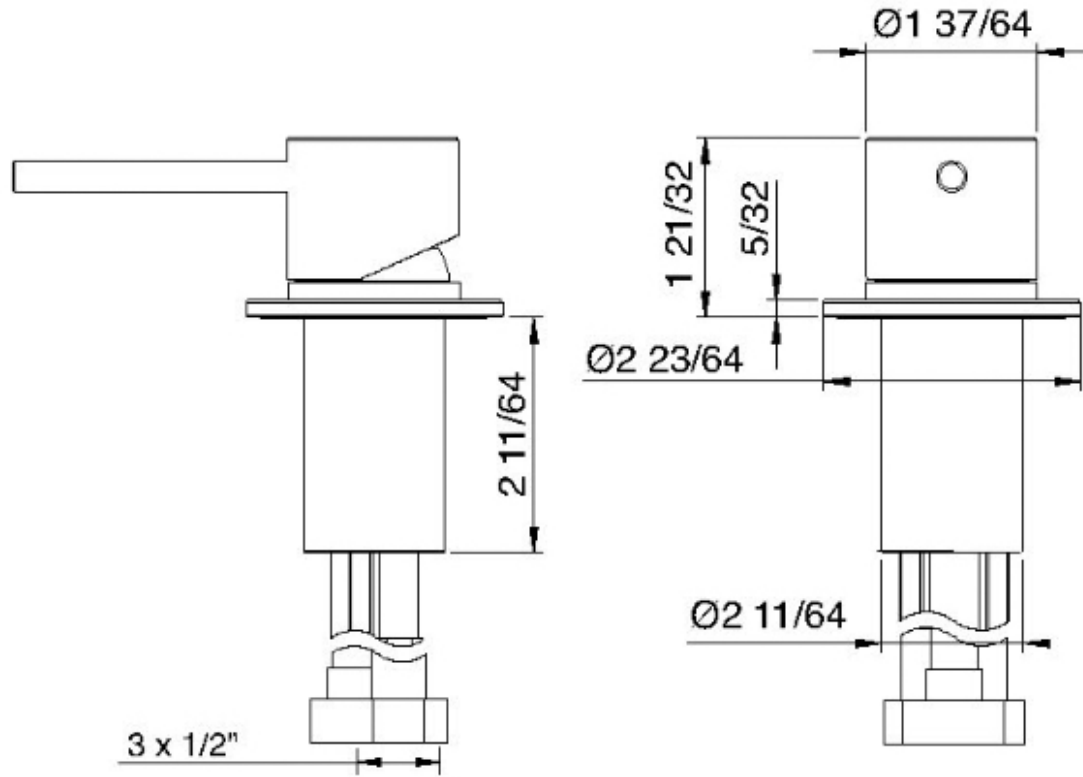

1368__01

Single-lever deckmount control mixer for lavatory faucet

FINISHES:

FROSTED INOX

RUBINETTERIE
tremme
instruments for water