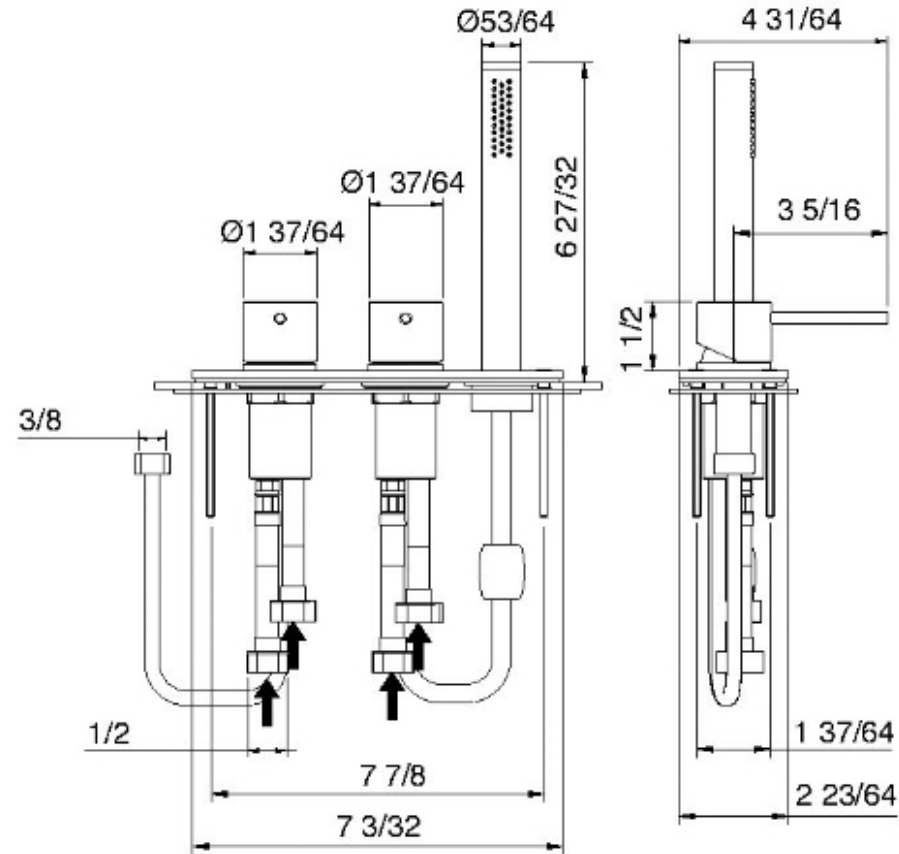

1369

3-piece deckmount handshower without spout

FINISHES:

FROSTED INOX

treemme RUBINETTERIE
instruments for water