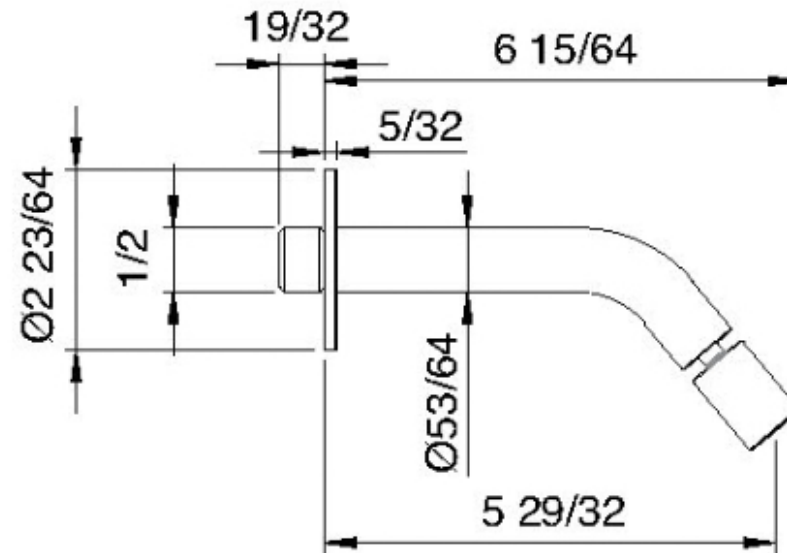

# 1379

Wallmount bidet faucet spout with swivel spray

FINISHES:

FROSTED INOX

**treeemme** RUBINETTERIE  
*instruments for water*