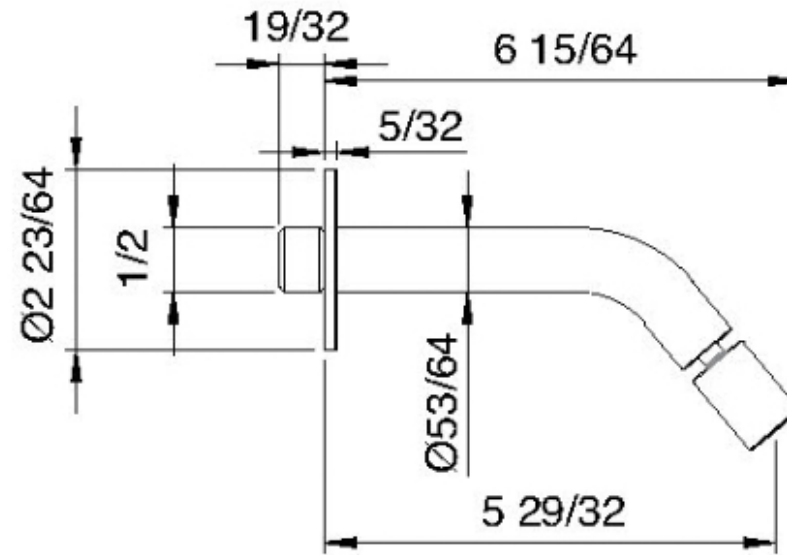

1379

Wallmount bidet faucet spout with swivel spray

FINISHES:

FROSTED INOX

treeemme RUBINETTERIE
instruments for water