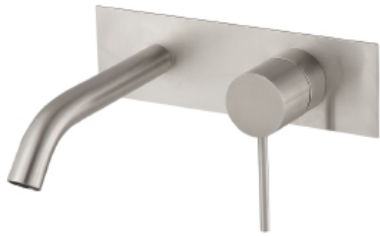

13A5__02

Wallmount lavatory faucet – Requires rough AA51A5ZZ01

FINISHES:

FROSTED INOX

RUBINETTERIE
treemme
instruments for water