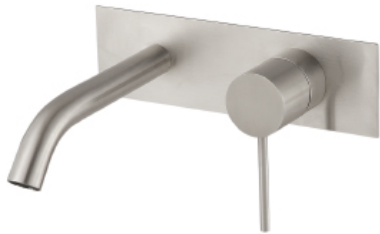

13A5__02

Wallmount lavatory faucet – Requires rough AA51A5ZZ01

FINISHES:

FROSTED INOX

RUBINETTERIE
treemme
instruments for water