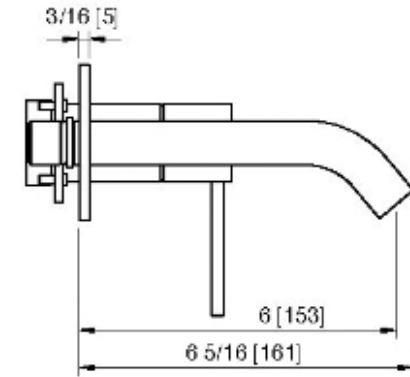

13A5__02

Wallmount lavatory faucet – Requires rough AA51A5ZZ01

FINISHES:

FROSTED INOX

RUBINETTERIE
treemme
instruments for water