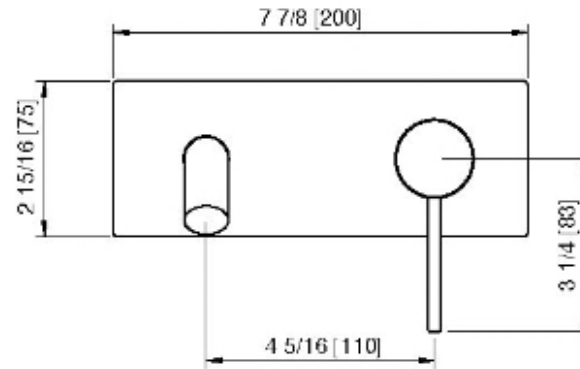

13A5__02

Wallmount lavatory faucet – Requires rough AA51A5ZZ01

FINISHES:

FROSTED INOX

RUBINETTERIE
treemme
instruments for water