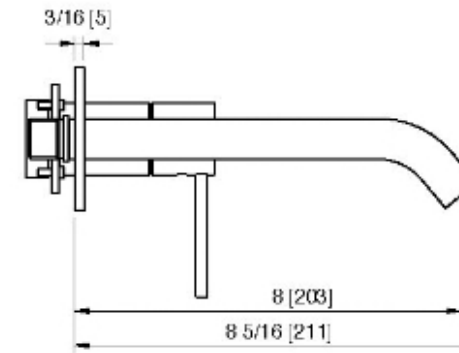

13A6__02

Long wallmount lavatory faucet – Requires rough AA51A5ZZ01

FINISHES:

FROSTED INOX

RUBINETTERIE
treemme
instruments for water