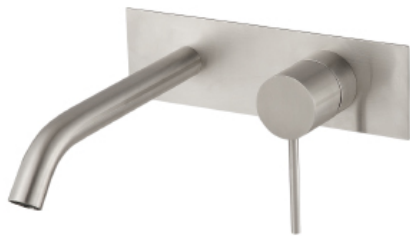

13A6__02

Long wallmount lavatory faucet – Requires rough AA51A5ZZ01

FINISHES:

FROSTED INOX

RUBINETTERIE
treemme
instruments for water