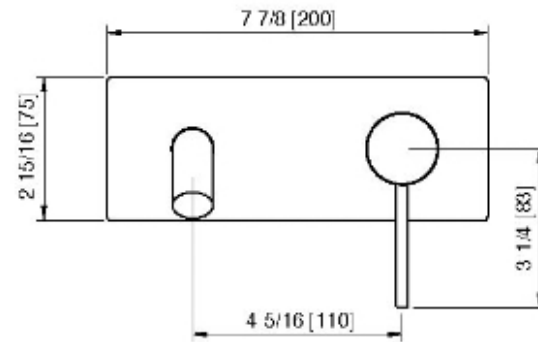

13A6_02

Long wallmount lavatory faucet – Requires rough AA51A5ZZ01

FINISHES:

FROSTED INOX

RUBINETTERIE
treemme
instruments for water