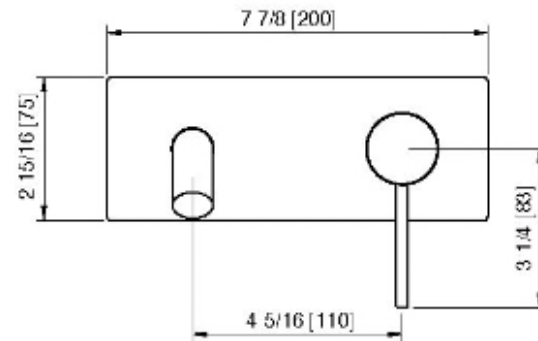

13A6__02

Long wallmount lavatory faucet – Requires rough AA51A5ZZ01

FINISHES:

FROSTED INOX

RUBINETTERIE
treemme
instruments for water