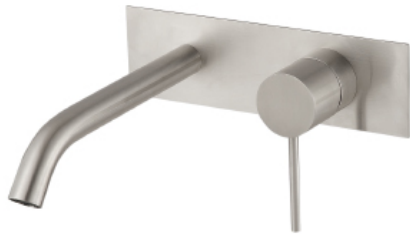

13A6_02

Long wallmount lavatory faucet – Requires rough AA51A5ZZ01

FINISHES:

FROSTED INOX

RUBINETTERIE
treemme
instruments for water