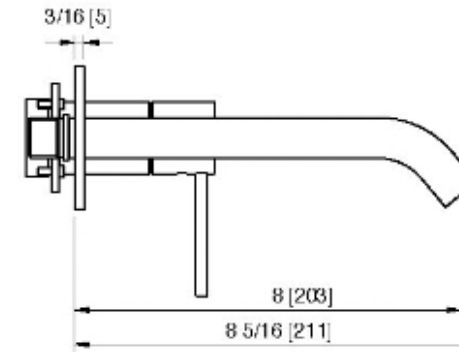

13A6_02

Long wallmount lavatory faucet – Requires rough AA51A5ZZ01

FINISHES:

FROSTED INOX

RUBINETTERIE
treemme
instruments for water