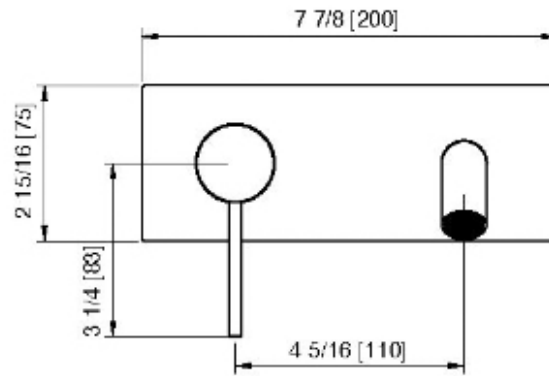

13A7__02

Wallmount lavatory faucet – Requires rough AA51A5ZZ01

FINISHES:

FROSTED INOX

RUBINETTERIE
treemme
instruments for water