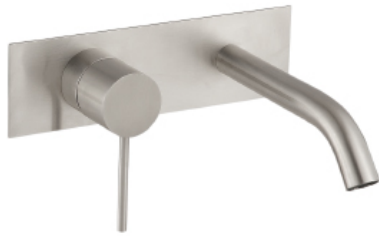

13A7__02

Wallmount lavatory faucet – Requires rough AA51A5ZZ01

FINISHES:

FROSTED INOX

RUBINETTERIE
treemme
instruments for water