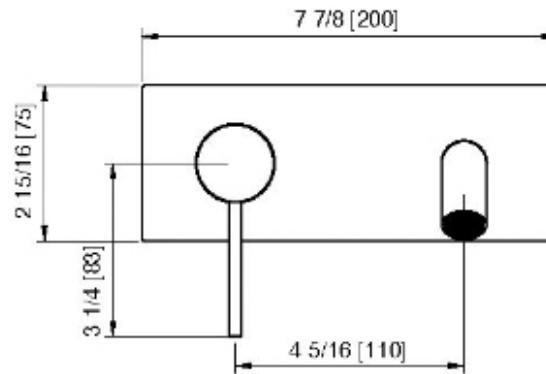

13A7__02

Wallmount lavatory faucet – Requires rough AA51A5ZZ01

FINISHES:

FROSTED INOX

RUBINETTERIE
treemme
instruments for water