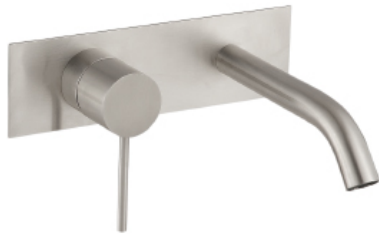

13A7__02

Wallmount lavatory faucet – Requires rough AA51A5ZZ01

FINISHES:

FROSTED INOX

RUBINETTERIE
treemme
instruments for water