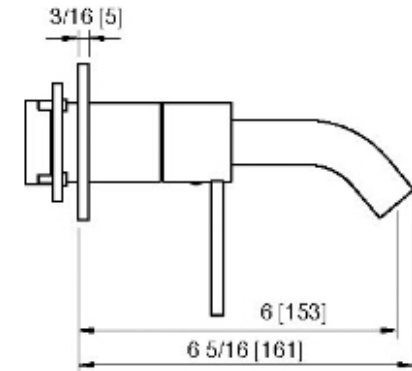

13A7__02

Wallmount lavatory faucet – Requires rough AA51A5ZZ01

FINISHES:

FROSTED INOX

RUBINETTERIE
treemme
instruments for water