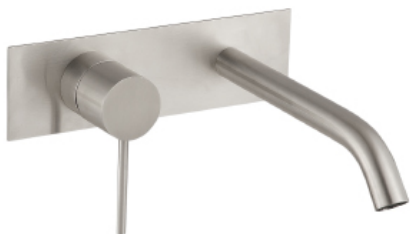

# 13A9\_\_02

Long wallmount lavatory faucet – Requires rough AA51A5ZZ01

FINISHES:

FROSTED INOX

RUBINETTERIE  
**treemme**  
*instruments for water*