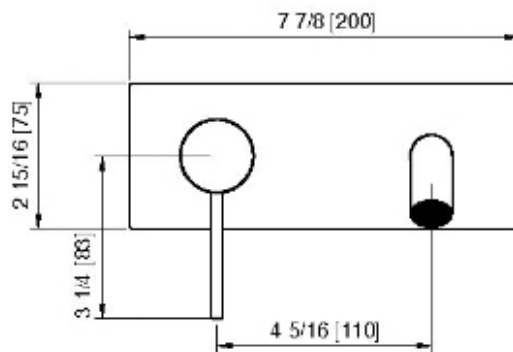

# 13A9\_\_02

Long wallmount lavatory faucet – Requires rough AA51A5ZZ01

FINISHES:

FROSTED INOX

RUBINETTERIE  
**treemme**  
*instruments for water*