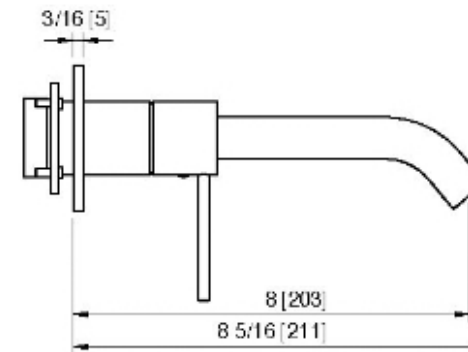

# 13A9\_\_02

Long wallmount lavatory faucet – Requires rough AA51A5ZZ01

FINISHES:

FROSTED INOX

RUBINETTERIE  
**treemme**  
*instruments for water*