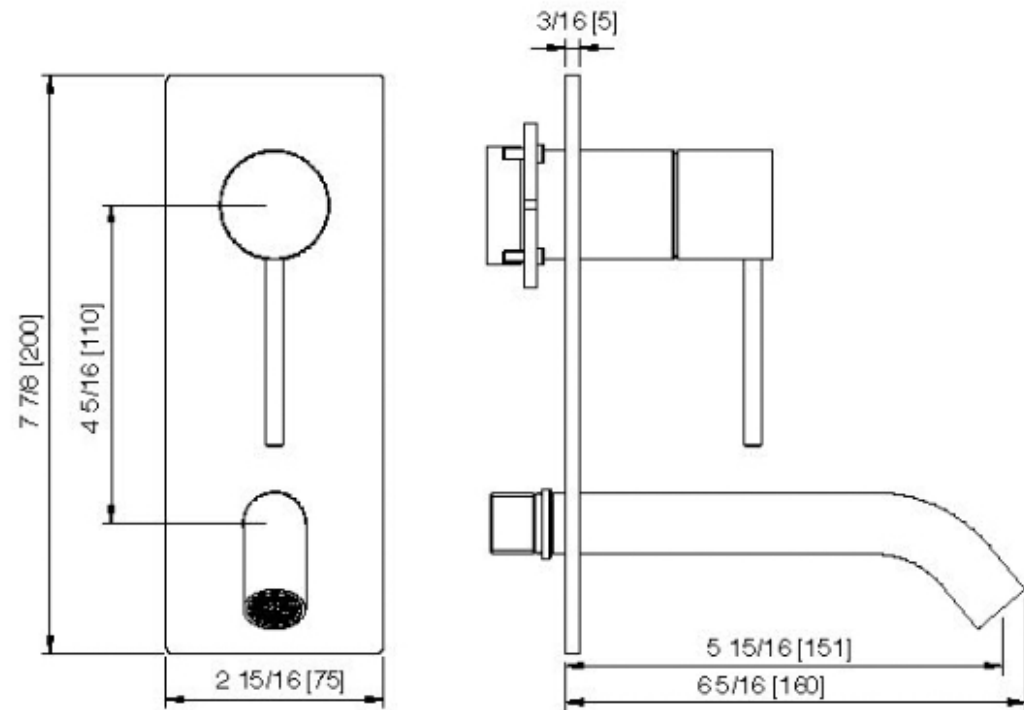

13B2__01

Wallmount lavatory faucet – Requires rough AA51A5ZZ01

FINISHES:

FROSTED INOX

RUBINETTERIE
treemme
instruments for water