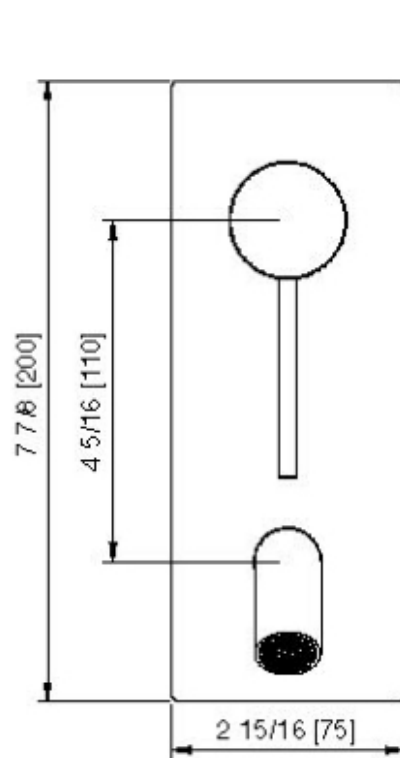

# 13B3\_01

Long wallmount lavatory faucet – Requires rough AA51A5ZZ01

FINISHES:

FROSTED INOX

RUBINETTERIE  
**treemme**  
*instruments for water*