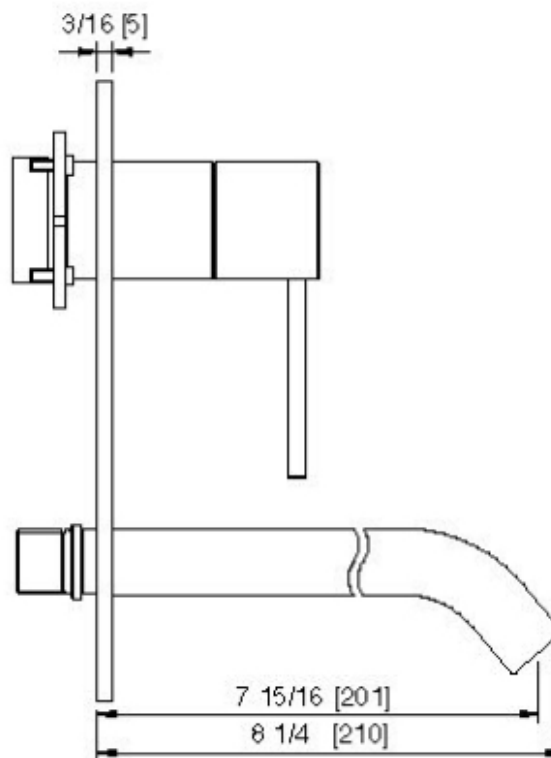

# 13B3\_01

Long wallmount lavatory faucet – Requires rough AA51A5ZZ01

FINISHES:

FROSTED INOX

RUBINETTERIE  
**treemme**  
*instruments for water*