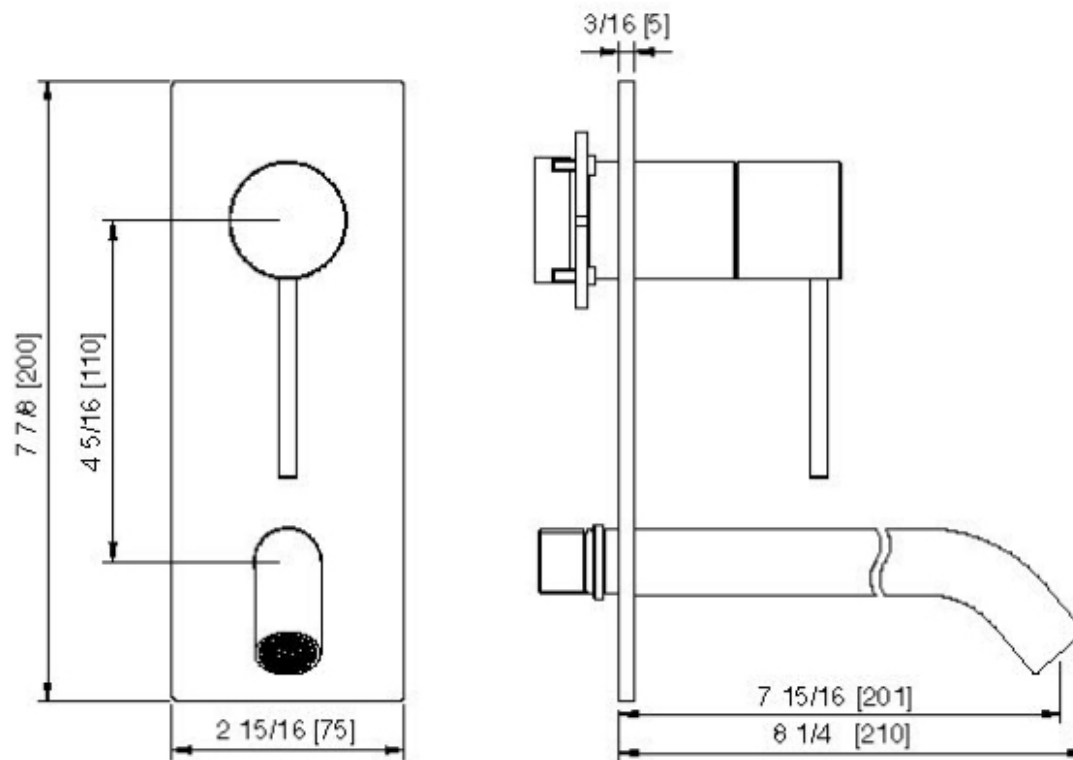

13B3_01

Long wallmount lavatory faucet – Requires rough AA51A5ZZ01

FINISHES:

FROSTED INOX

RUBINETTERIE
treemme
instruments for water