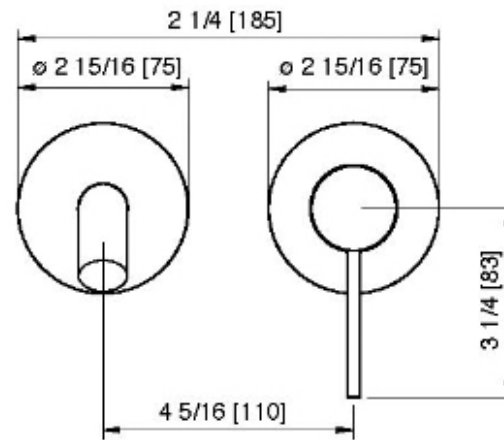

13C5__02

Wallmount lavatory faucet – Requires rough AA51A5ZZ01

FINISHES:

FROSTED INOX

RUBINETTERIE
treemme
instruments for water