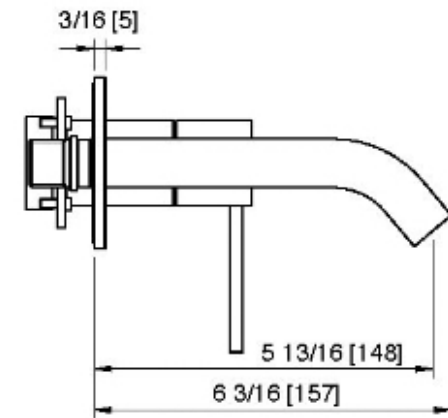

13C5__02

Wallmount lavatory faucet – Requires rough AA51A5ZZ01

FINISHES:

FROSTED INOX

RUBINETTERIE
treemme
instruments for water