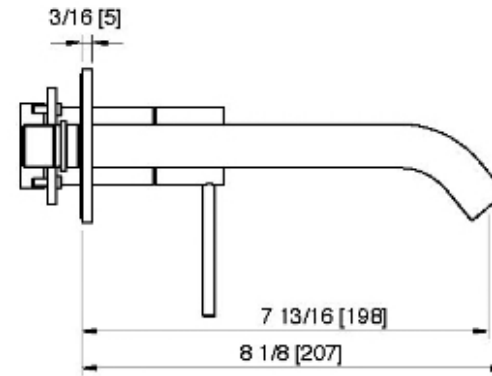

13C6__02

Long wallmount lavatory faucet – Requires rough AA51A5ZZ01

FINISHES:

FROSTED INOX

RUBINETTERIE
treemme
instruments for water