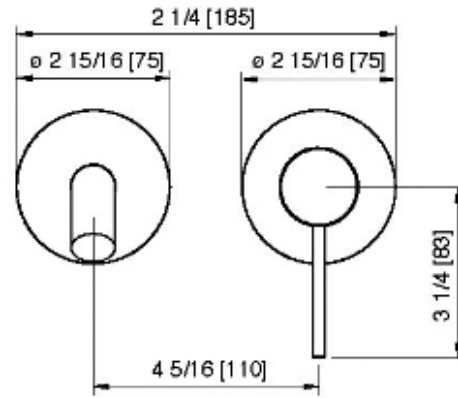

13C6__02

Long wallmount lavatory faucet – Requires rough AA51A5ZZ01

FINISHES:

FROSTED INOX

RUBINETTERIE
treemme
instruments for water