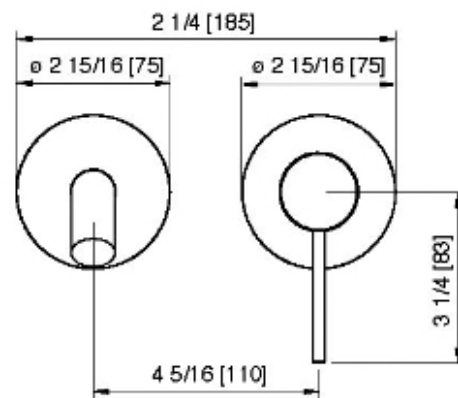

13C6__02

Long wallmount lavatory faucet – Requires rough AA51A5ZZ01

FINISHES:

FROSTED INOX

RUBINETTERIE
treemme
instruments for water