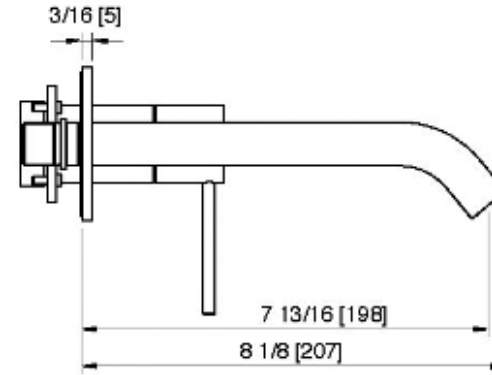

13C6__02

Long wallmount lavatory faucet – Requires rough AA51A5ZZ01

FINISHES:

FROSTED INOX

RUBINETTERIE
treemme
instruments for water