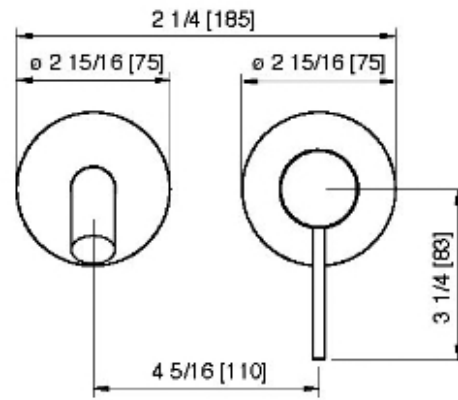

13C6__02

Long wallmount lavatory faucet – Requires rough AA51A5ZZ01

FINISHES:

FROSTED INOX

RUBINETTERIE
treemme
instruments for water