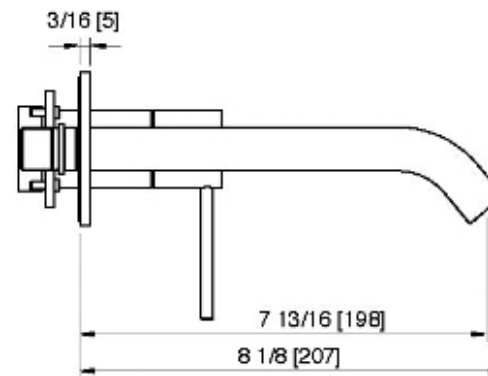

13C6__02

Long wallmount lavatory faucet – Requires rough AA51A5ZZ01

FINISHES:

FROSTED INOX

RUBINETTERIE
treemme
instruments for water