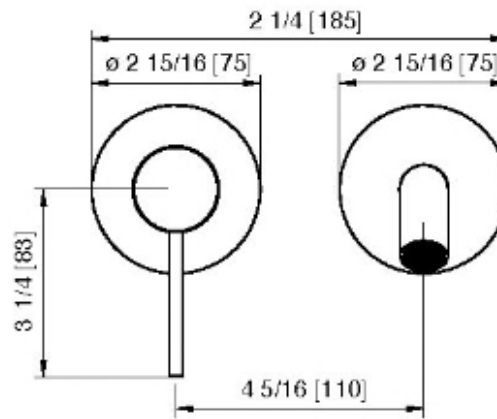

13C7__02

Wallmount lavatory faucet – Requires rough AA51A5ZZ01

FINISHES:

FROSTED INOX

RUBINETTERIE
treemme
instruments for water