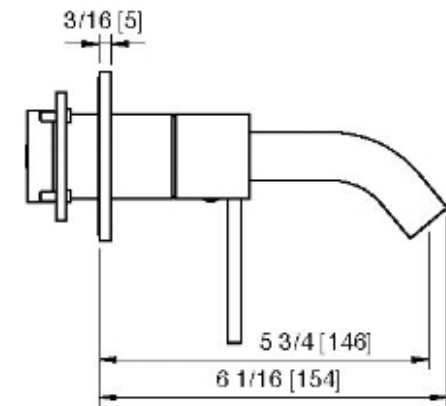

13C7__02

Wallmount lavatory faucet – Requires rough AA51A5ZZ01

FINISHES:

FROSTED INOX

RUBINETTERIE
treemme
instruments for water