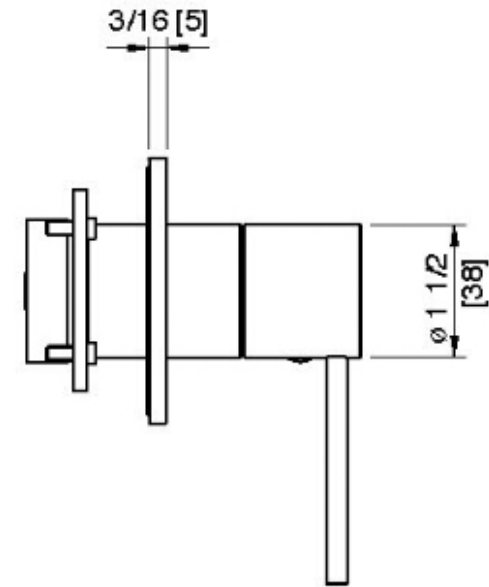

13C8__01

Single-lever wallmount control mixer for lavatory faucet

FINISHES:

FROSTED INOX

tremme RUBINETTERIE
instruments for water