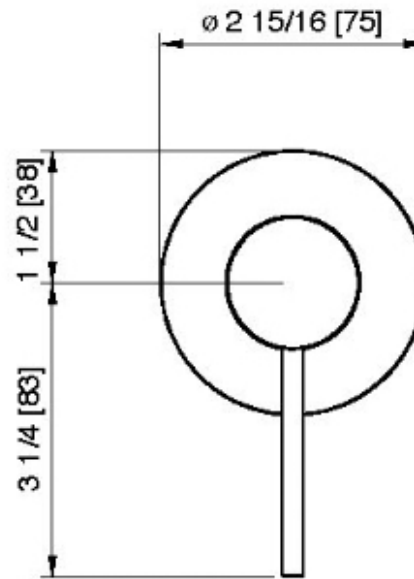

13C8__01

Single-lever wallmount control mixer for lavatory faucet

FINISHES:

FROSTED INOX

tremme RUBINETTERIE
instruments for water