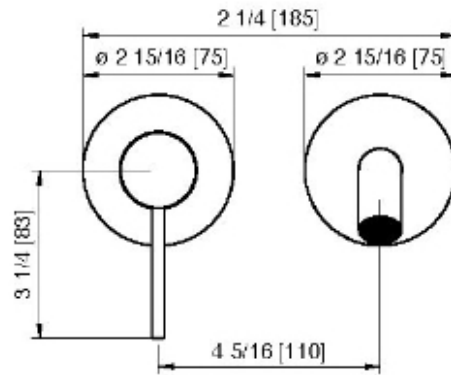

13C9__02

Long wallmount lavatory faucet – Requires rough AA51A5ZZ01

FINISHES:

FROSTED INOX

RUBINETTERIE
treemme
instruments for water