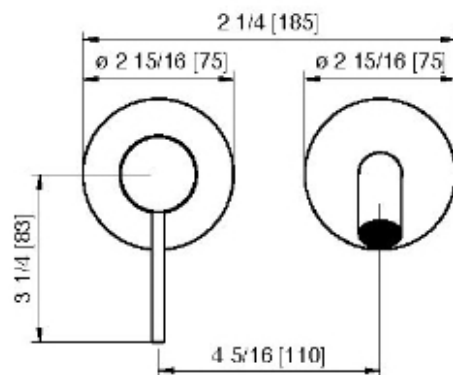

# 13C9\_\_02

Long wallmount lavatory faucet – Requires rough AA51A5ZZ01

FINISHES:

FROSTED INOX

RUBINETTERIE  
**treemme**  
*instruments for water*