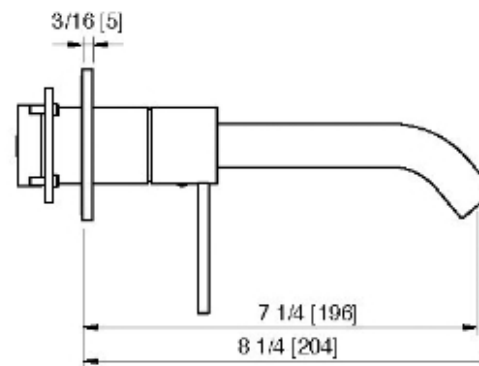

# 13C9\_\_02

Long wallmount lavatory faucet – Requires rough AA51A5ZZ01

FINISHES:

FROSTED INOX

RUBINETTERIE  
**treemme**  
*instruments for water*