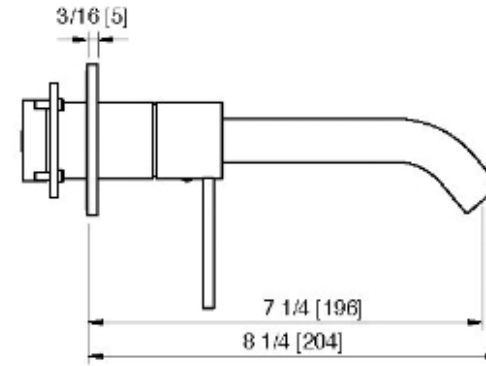

13C9__02

Long wallmount lavatory faucet – Requires rough AA51A5ZZ01

FINISHES:

FROSTED INOX

RUBINETTERIE
treemme
instruments for water