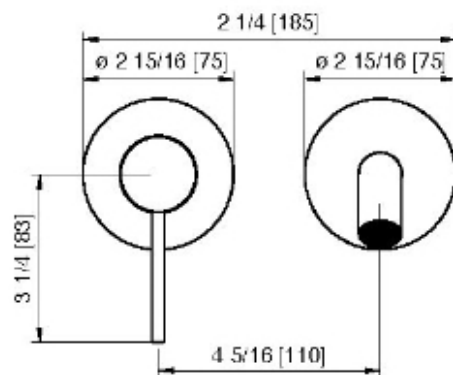

13C9__02

Long wallmount lavatory faucet – Requires rough AA51A5ZZ01

FINISHES:

FROSTED INOX

RUBINETTERIE
treemme
instruments for water