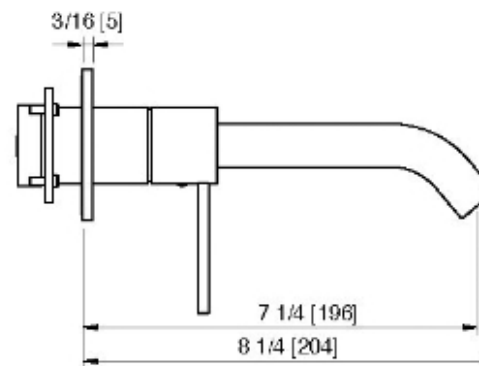

13C9__02

Long wallmount lavatory faucet – Requires rough AA51A5ZZ01

FINISHES:

FROSTED INOX

RUBINETTERIE
treemme
instruments for water