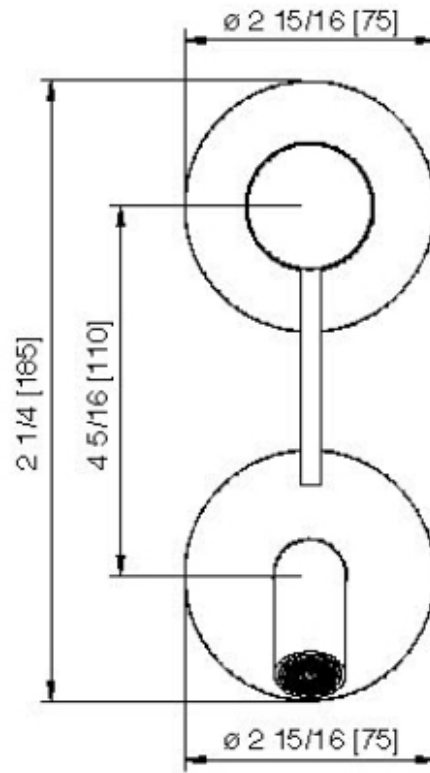

# 13D2\_\_01

Wallmount lavatory faucet – Requires rough AA51A5ZZ01

FINISHES:

FROSTED INOX

RUBINETTERIE  
**treemme**  
*instruments for water*