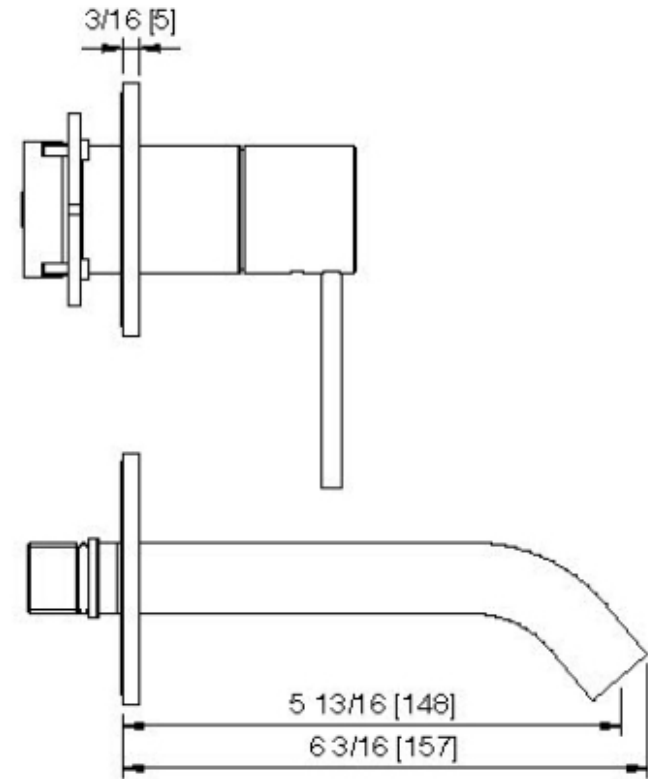

# 13D2\_\_01

Wallmount lavatory faucet – Requires rough AA51A5ZZ01

FINISHES:

FROSTED INOX

RUBINETTERIE  
**treemme**  
*instruments for water*